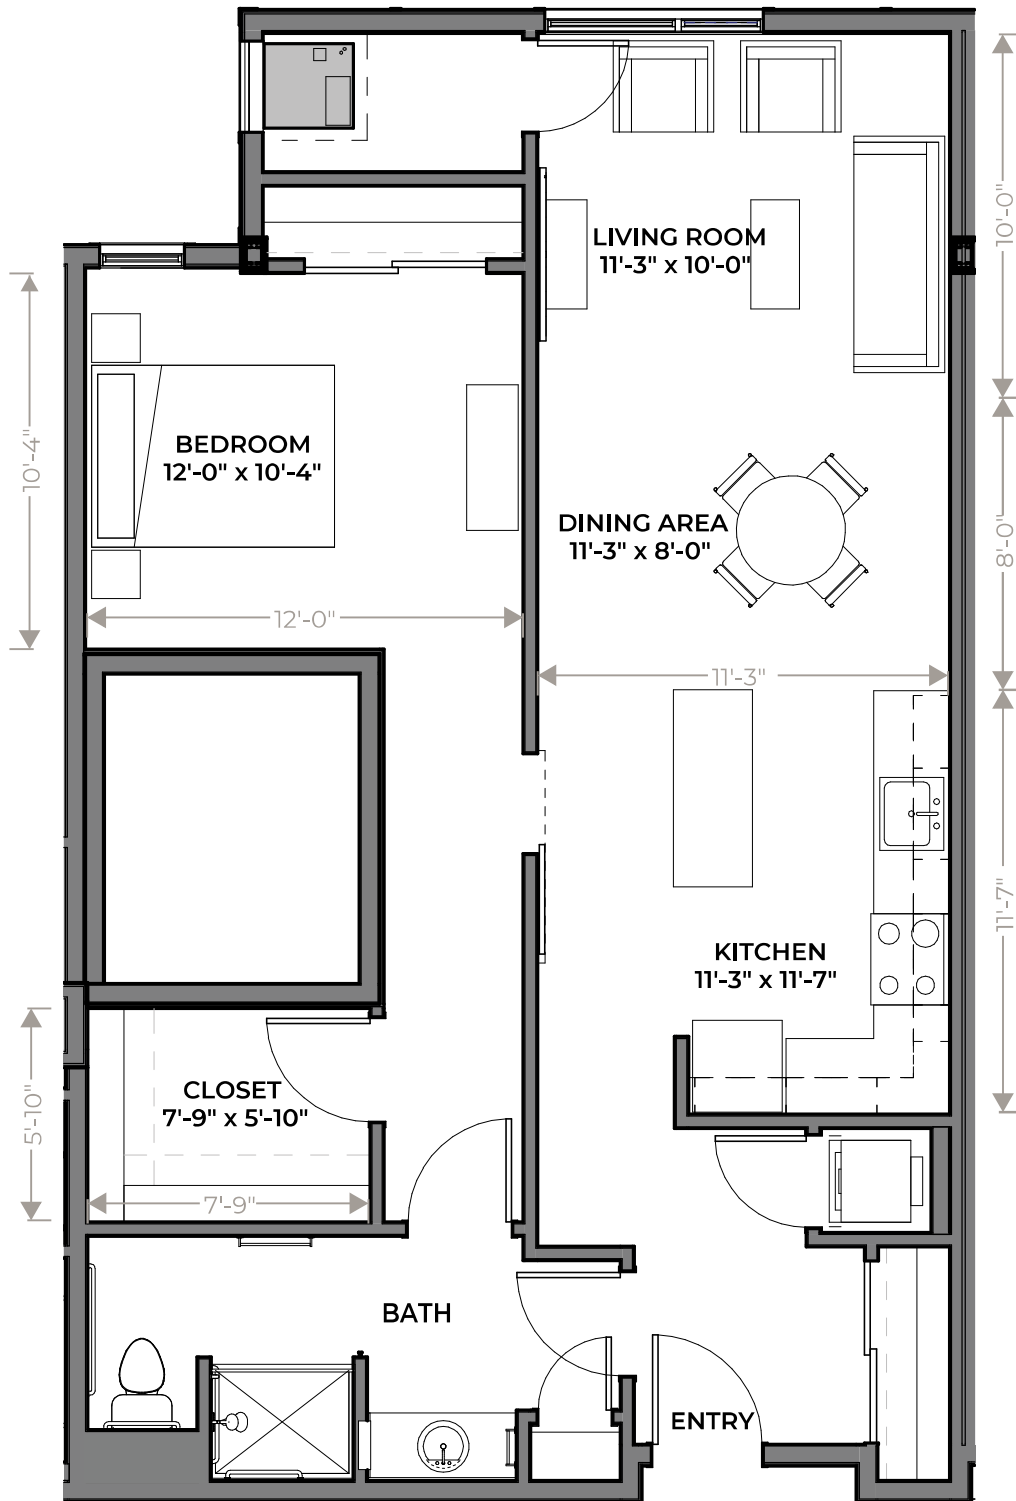

SENIOR LIVING

872 Sq. Ft.
1 Bed

Vienna

319

Dimensions and square footage may vary

ENJOY LIFE JUST A LITTLE BIT MORE.

GLOBAL POINTE
SENIOR LIVING

5200 Wayzata Blvd.
Golden Valley, MN 55416