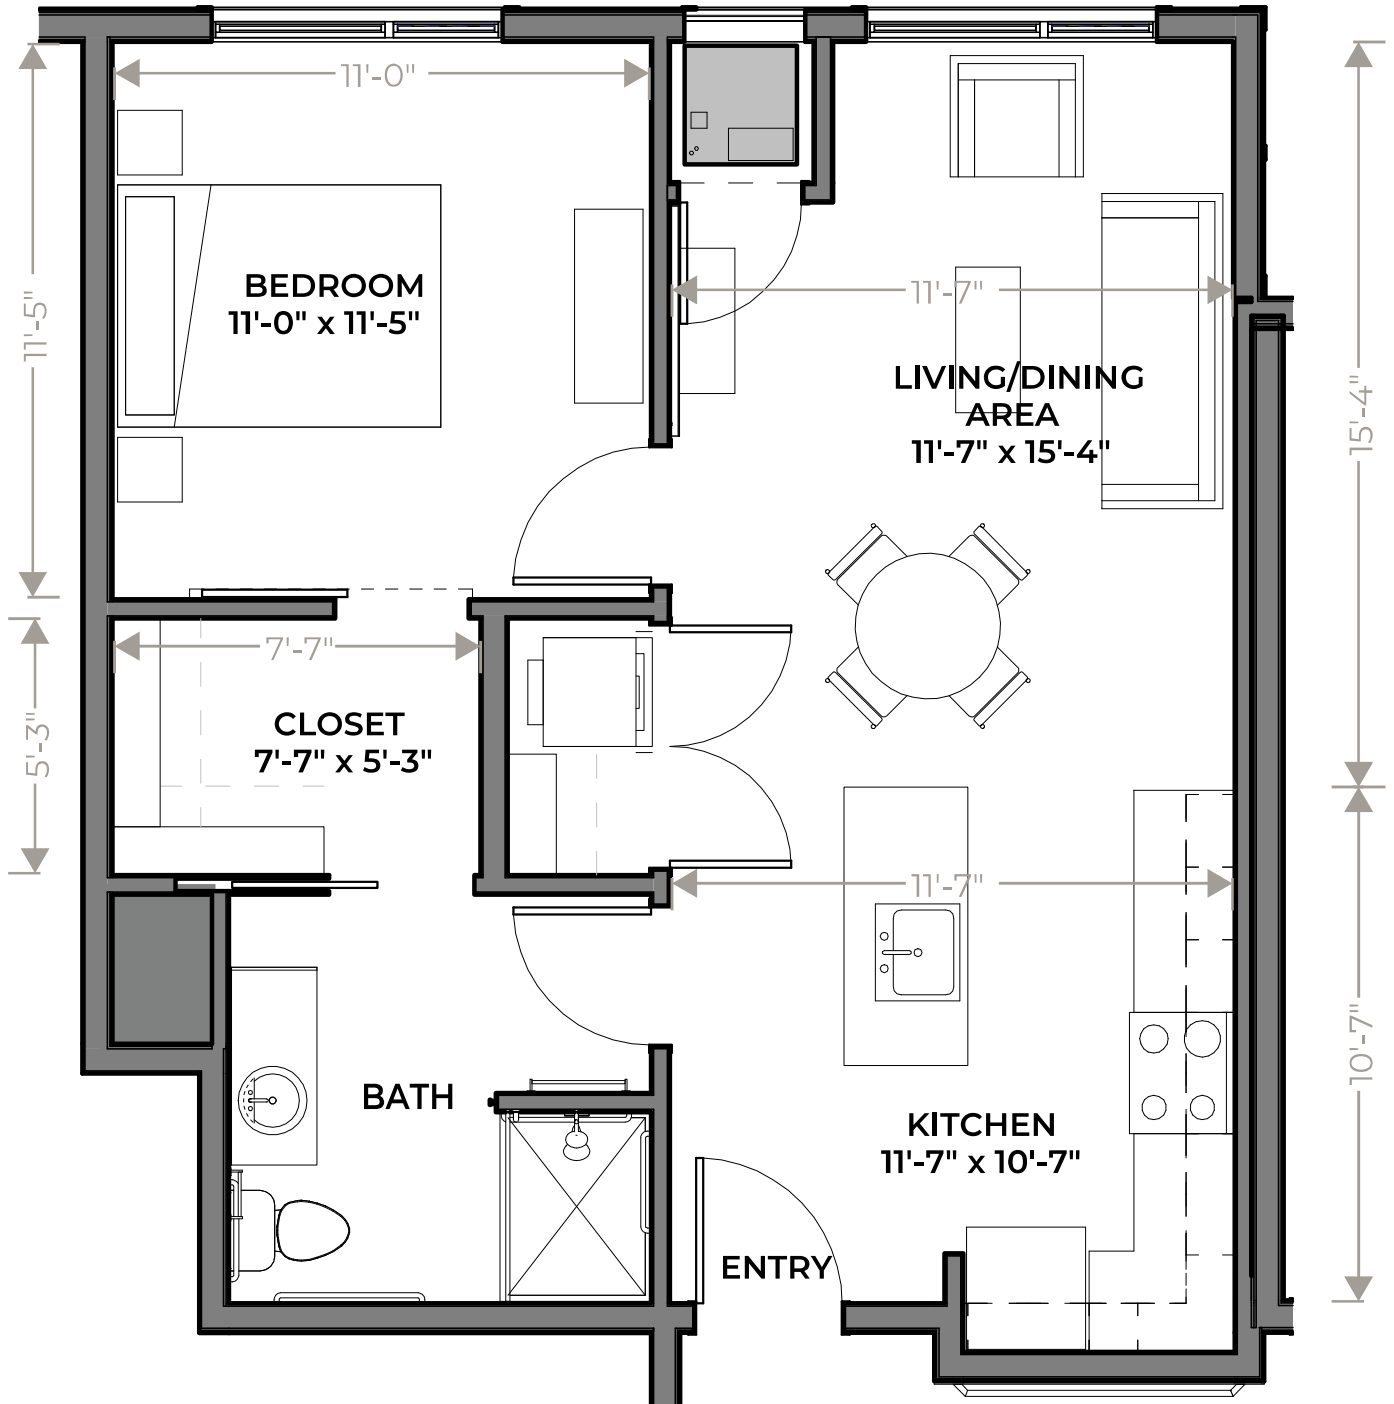

SENIOR LIVING

624 Sq. Ft.
1 Bed

203, 303, 403, 503

Newport Beach

Dimensions and square footage may vary

ENJOY LIFE JUST A LITTLE BIT MORE.

GLOBAL POINTE
SENIOR LIVING

5200 Wayzata Blvd.
Golden Valley, MN 55416