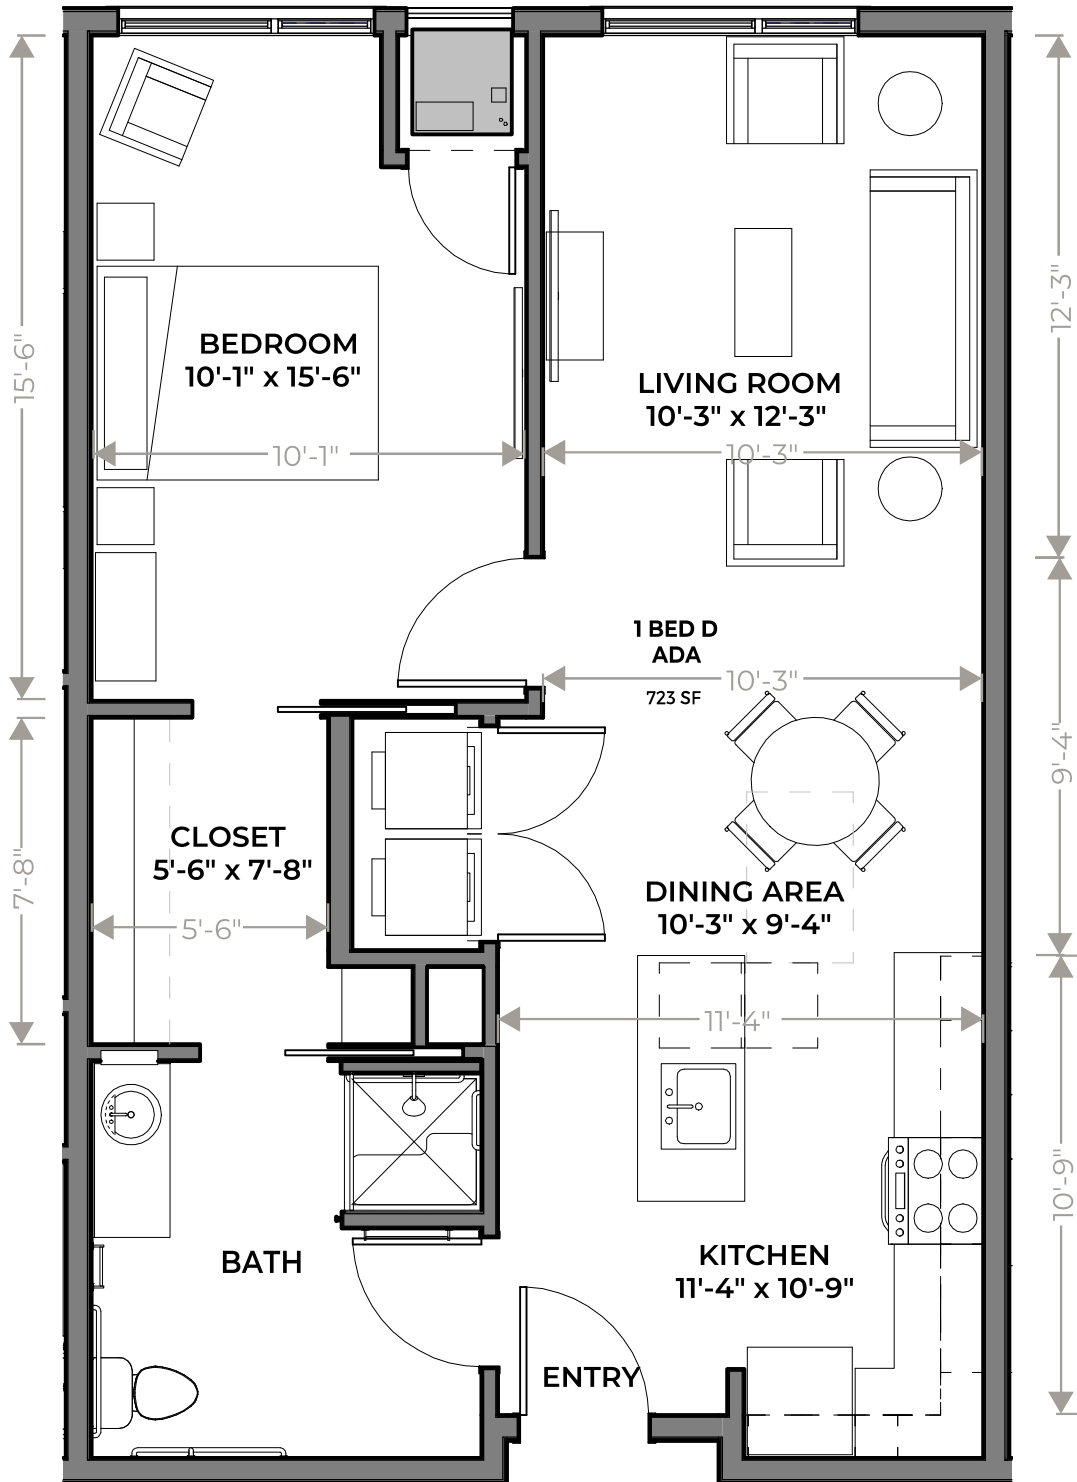

# SENIOR LIVING

723 Sq. Ft.

1 Bed - ADA

Brussels

315

Dimensions and square footage may vary

ENJOY LIFE JUST A LITTLE BIT MORE.

**GLOBAL POINTE**  
SENIOR LIVING