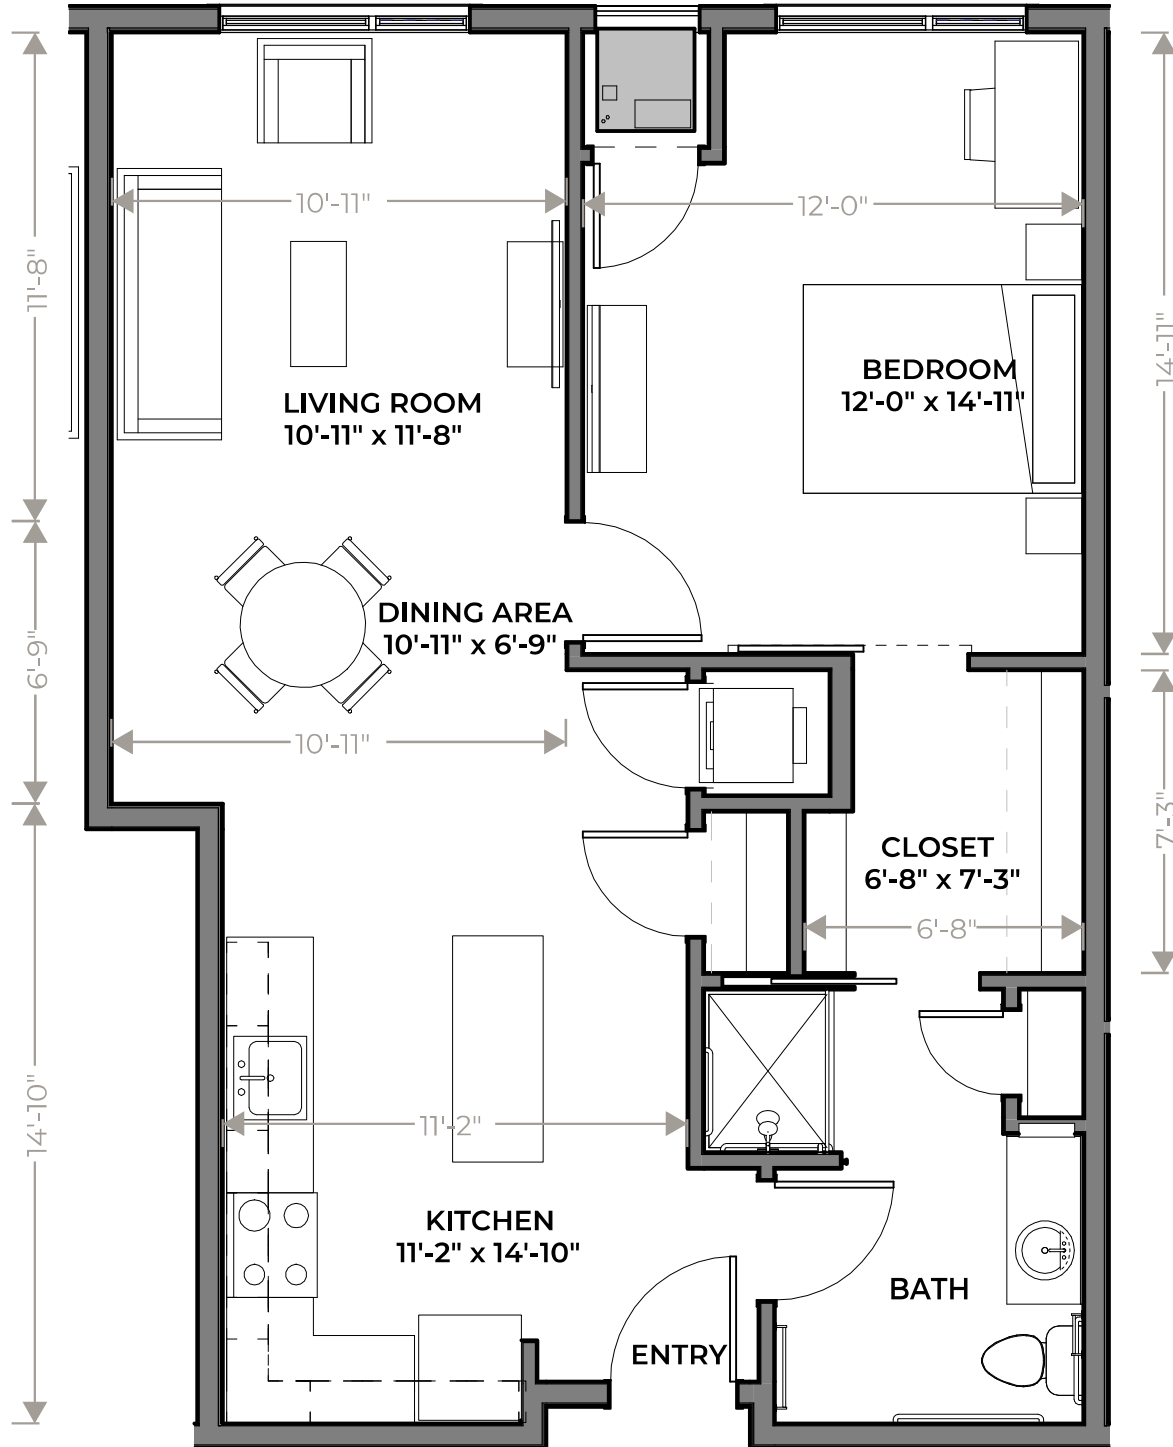

# SENIOR LIVING

765 Sq. Ft.  
1 Bed

313, 413, 513

Bangkok

*Dimensions and square footage may vary*

**ENJOY LIFE JUST A LITTLE BIT MORE.**

**GLOBAL POINTE**  
SENIOR LIVING

5200 Wayzata Blvd.  
Golden Valley, MN 55416