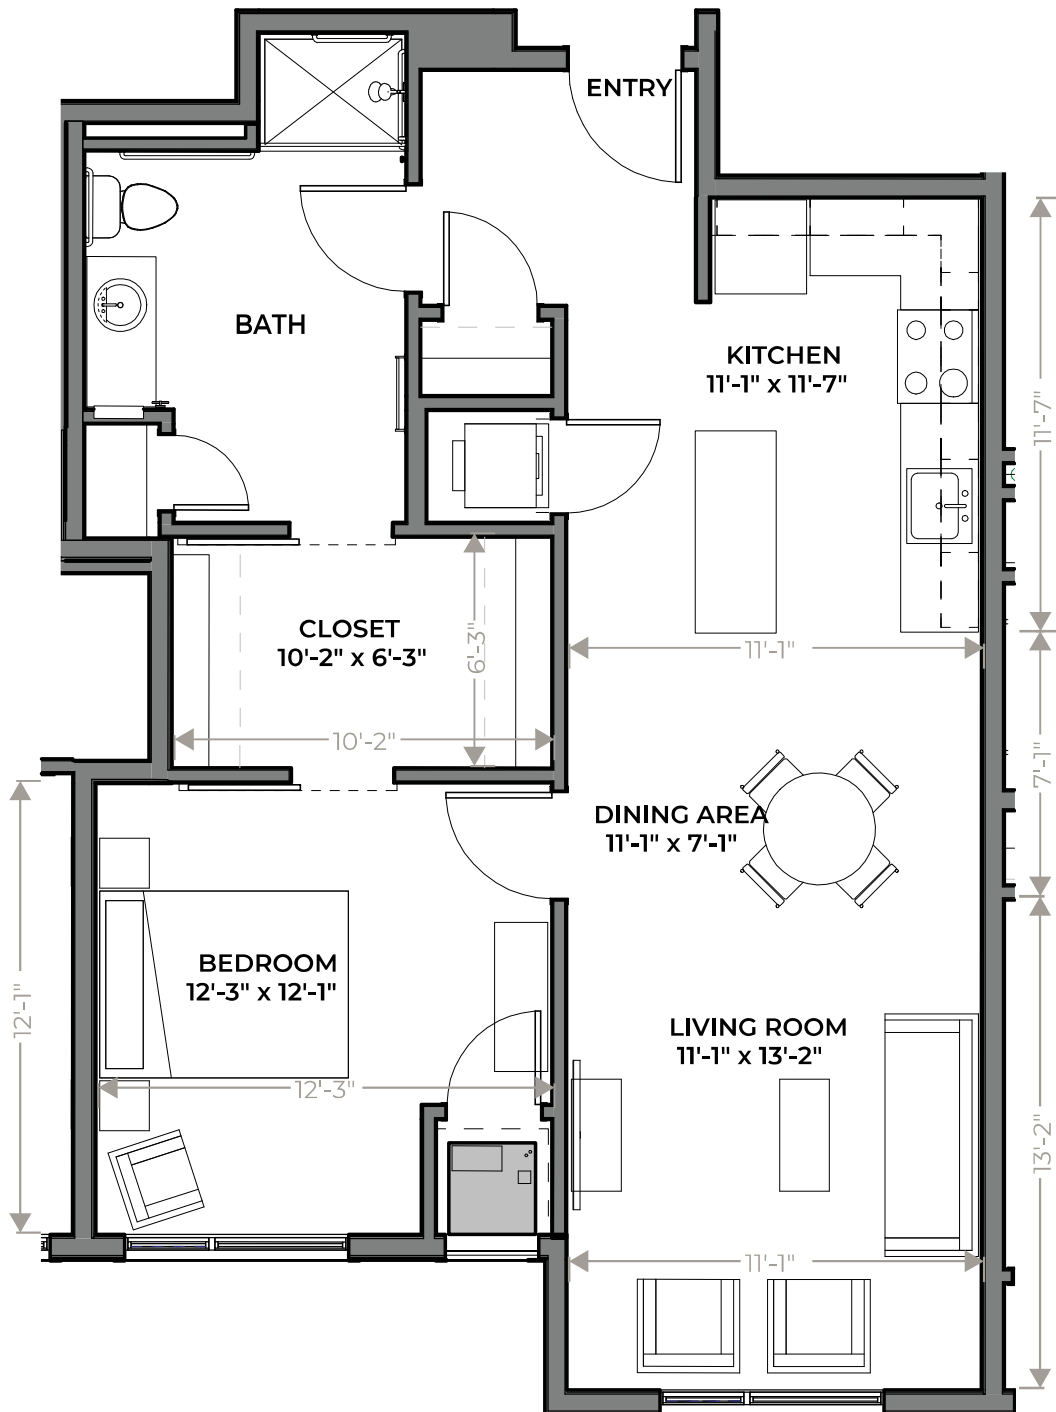

SENIOR LIVING

784 Sq. Ft.
1 Bed

206, 306, 406, 506

Denver

Dimensions and square footage may vary

ENJOY LIFE JUST A LITTLE BIT MORE.

GLOBAL POINTE
SENIOR LIVING

5200 Wayzata Blvd.
Golden Valley, MN 55416