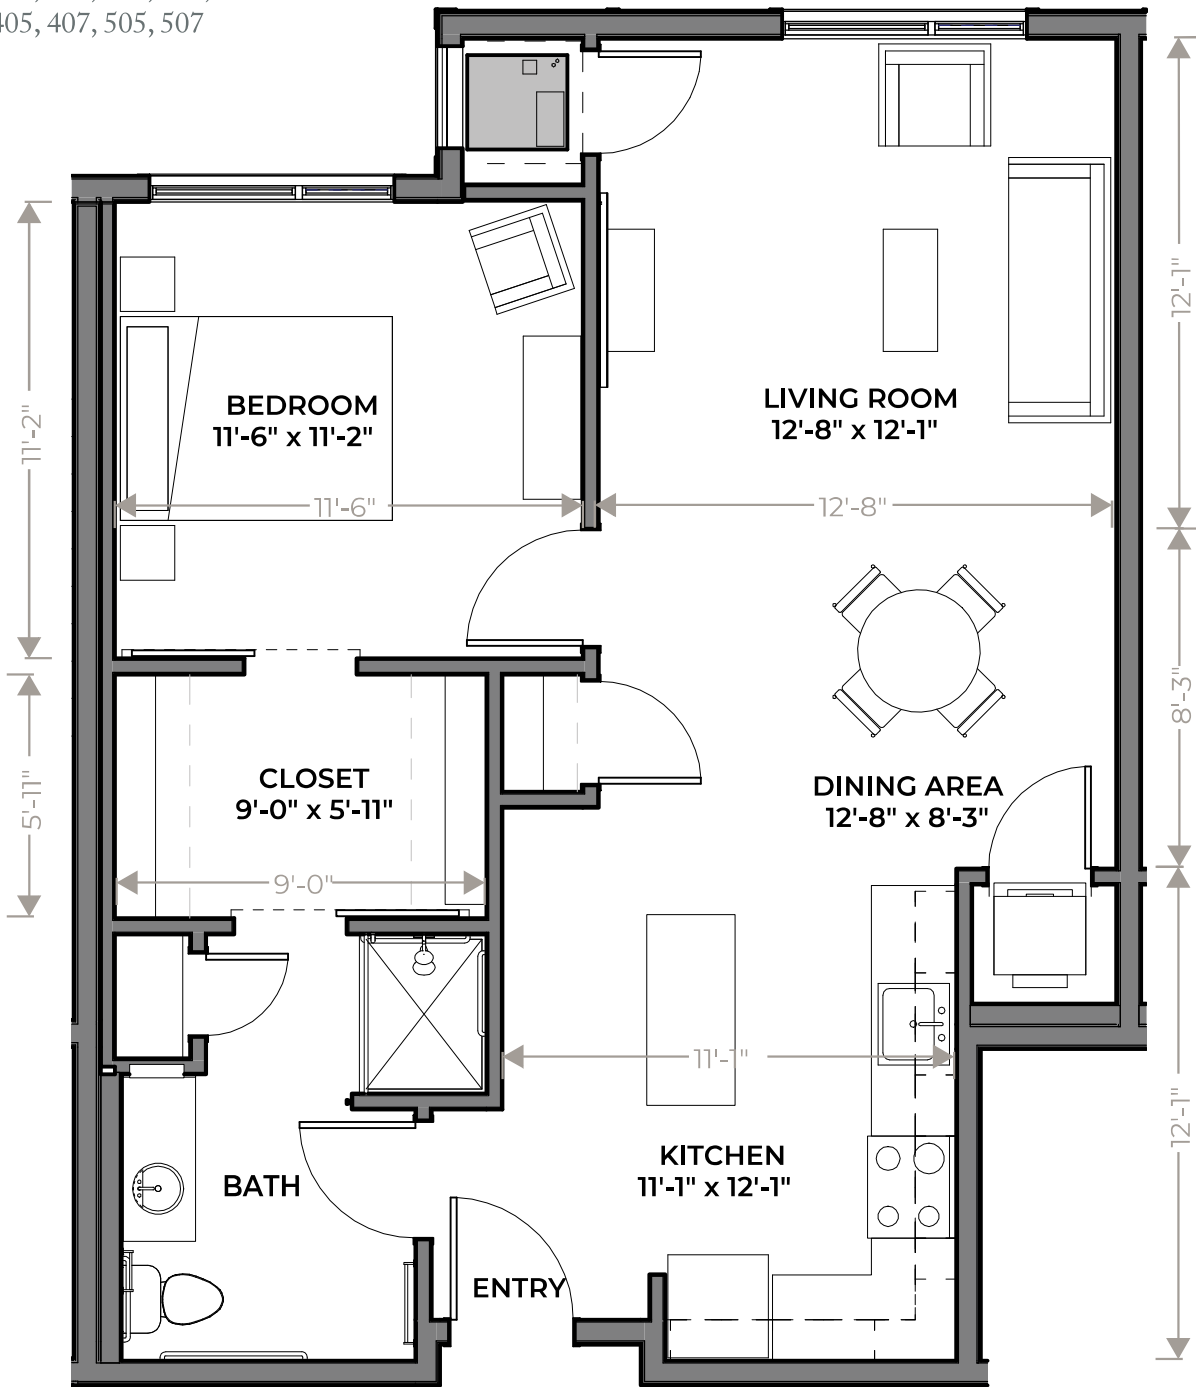

# A SENIOR LIVING

763 Sq. Ft.  
1 Bed

205, 207, 305, 307,  
405, 407, 505, 507

Lisbon

*Dimensions and square footage may vary*

**ENJOY LIFE JUST A LITTLE BIT MORE.**

**GLOBAL POINTE**  
SENIOR LIVING

5200 Wayzata Blvd.  
Golden Valley, MN 55416