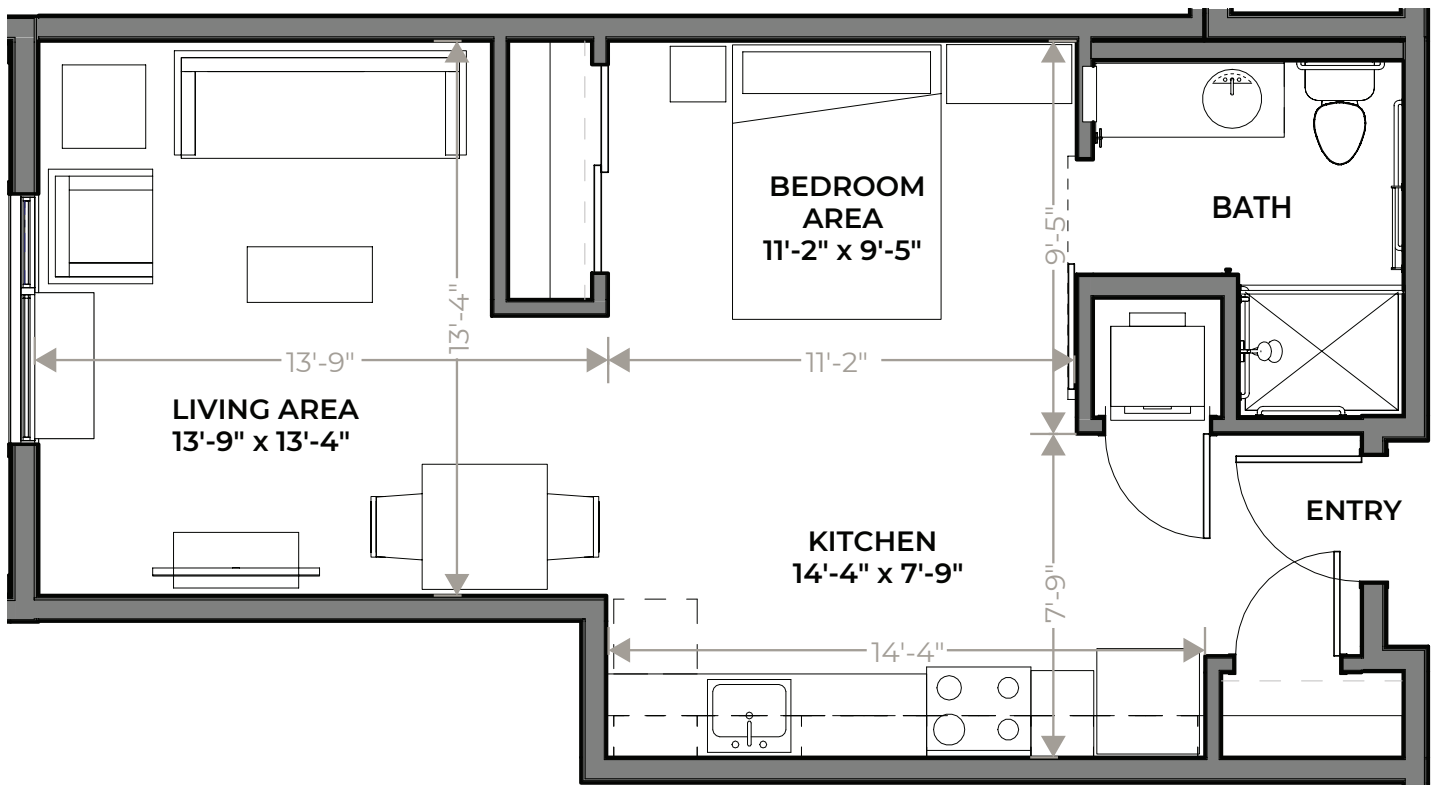

# A SENIOR LIVING

531 Sq. Ft.  
Studio

316, 416, 516

Oslo

*Dimensions and square footage may vary*

**ENJOY LIFE JUST A LITTLE BIT MORE.**

**GLOBAL POINTE**  
SENIOR LIVING

5200 Wayzata Blvd.  
Golden Valley, MN 55416