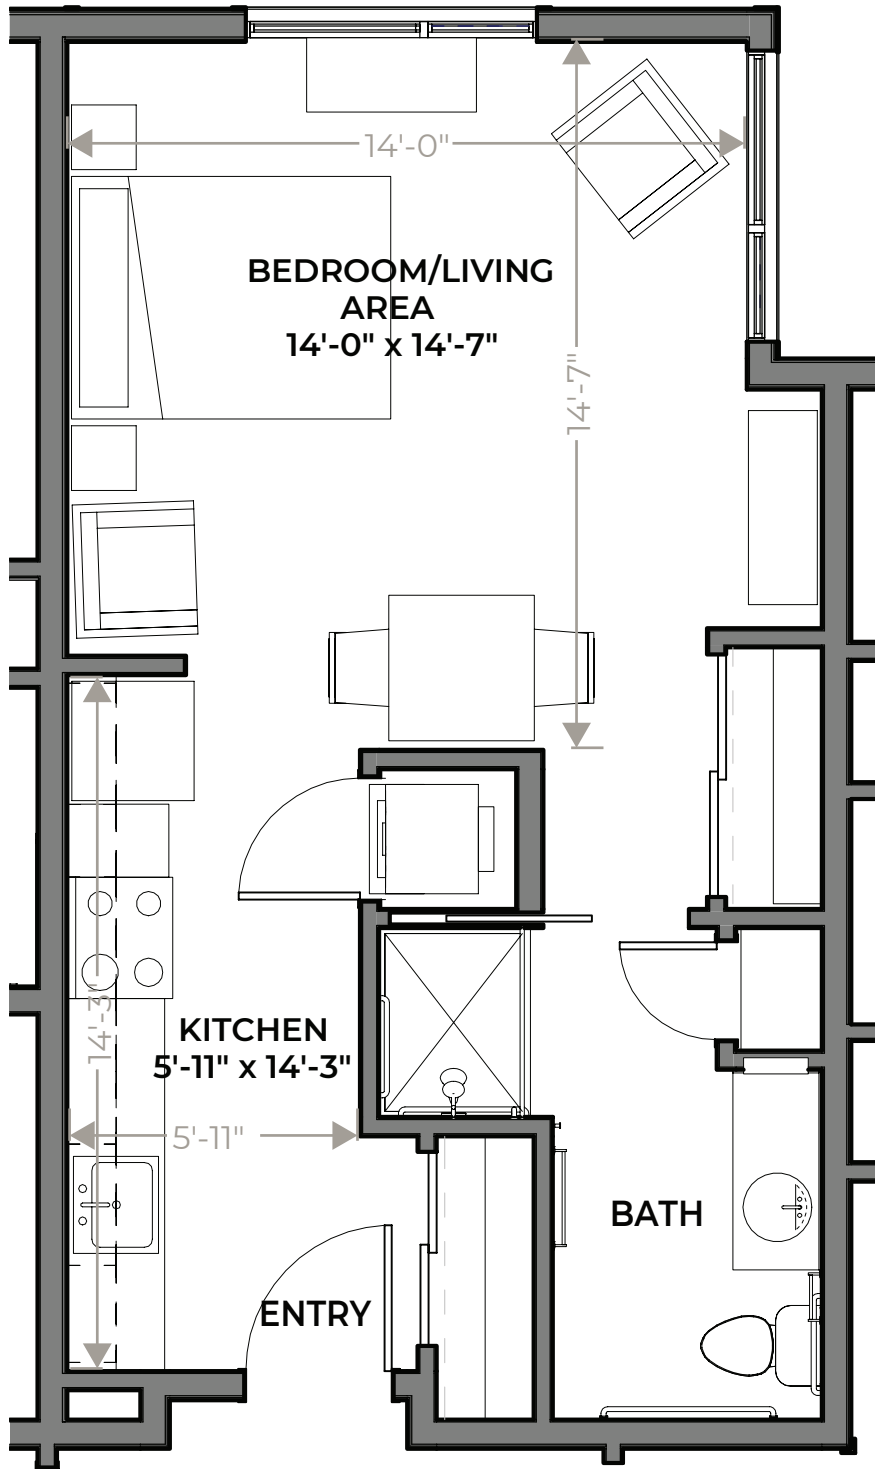

SENIOR LIVING

453 Sq. Ft.
Studio

211

Monaco

Dimensions and square footage may vary

ENJOY LIFE JUST A LITTLE BIT MORE.

GLOBAL POINTE
SENIOR LIVING

5200 Wayzata Blvd.
Golden Valley, MN 55416