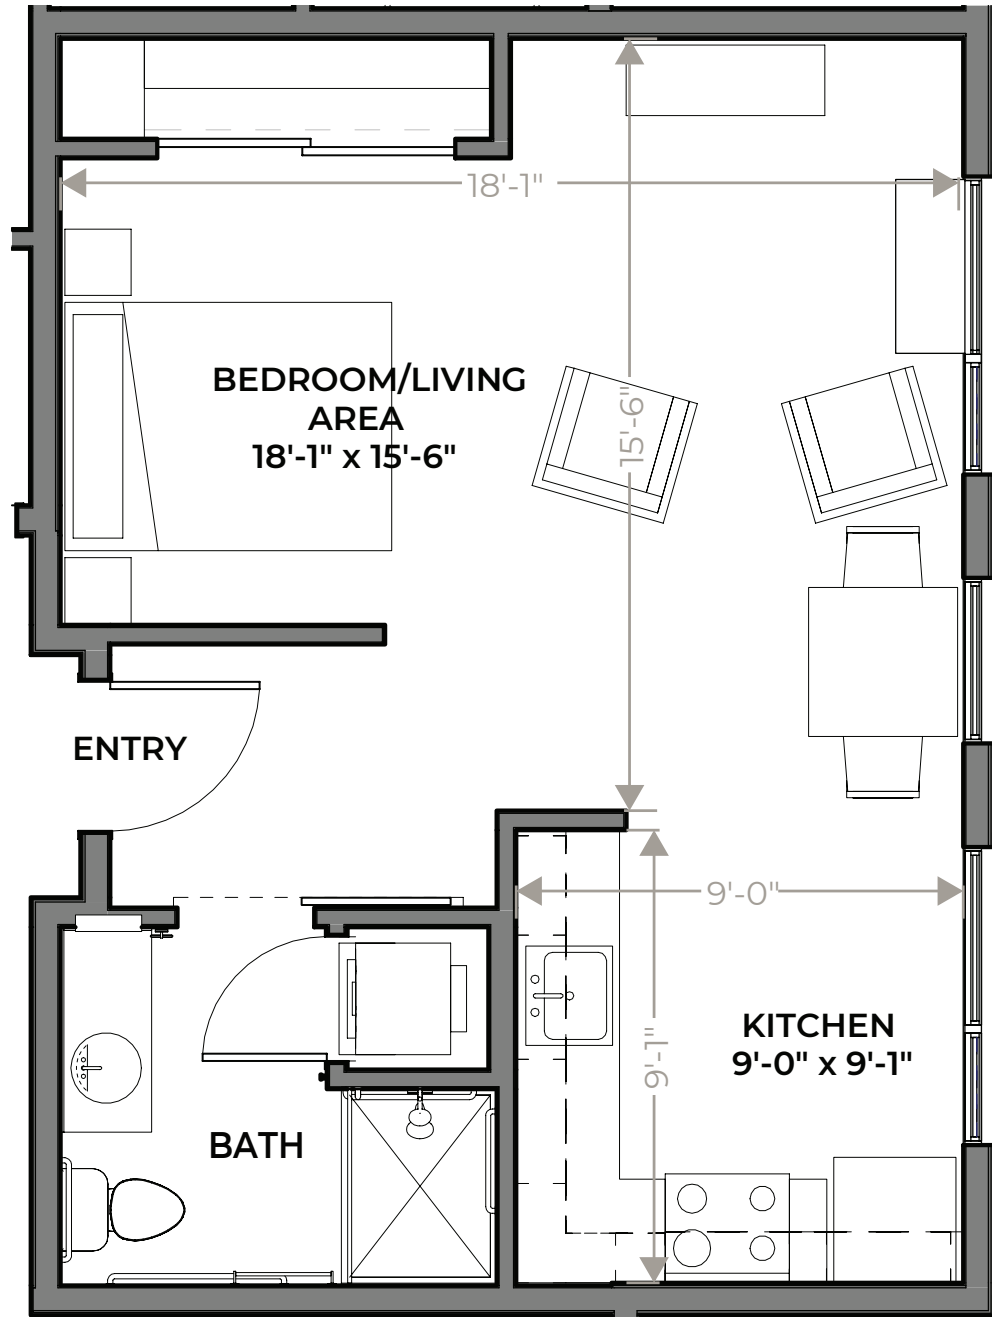

SENIOR LIVING

477 Sq. Ft.
Studio

Cairo

518

Dimensions and square footage may vary

ENJOY LIFE JUST A LITTLE BIT MORE.

GLOBAL POINTE
SENIOR LIVING

5200 Wayzata Blvd.
Golden Valley, MN 55416