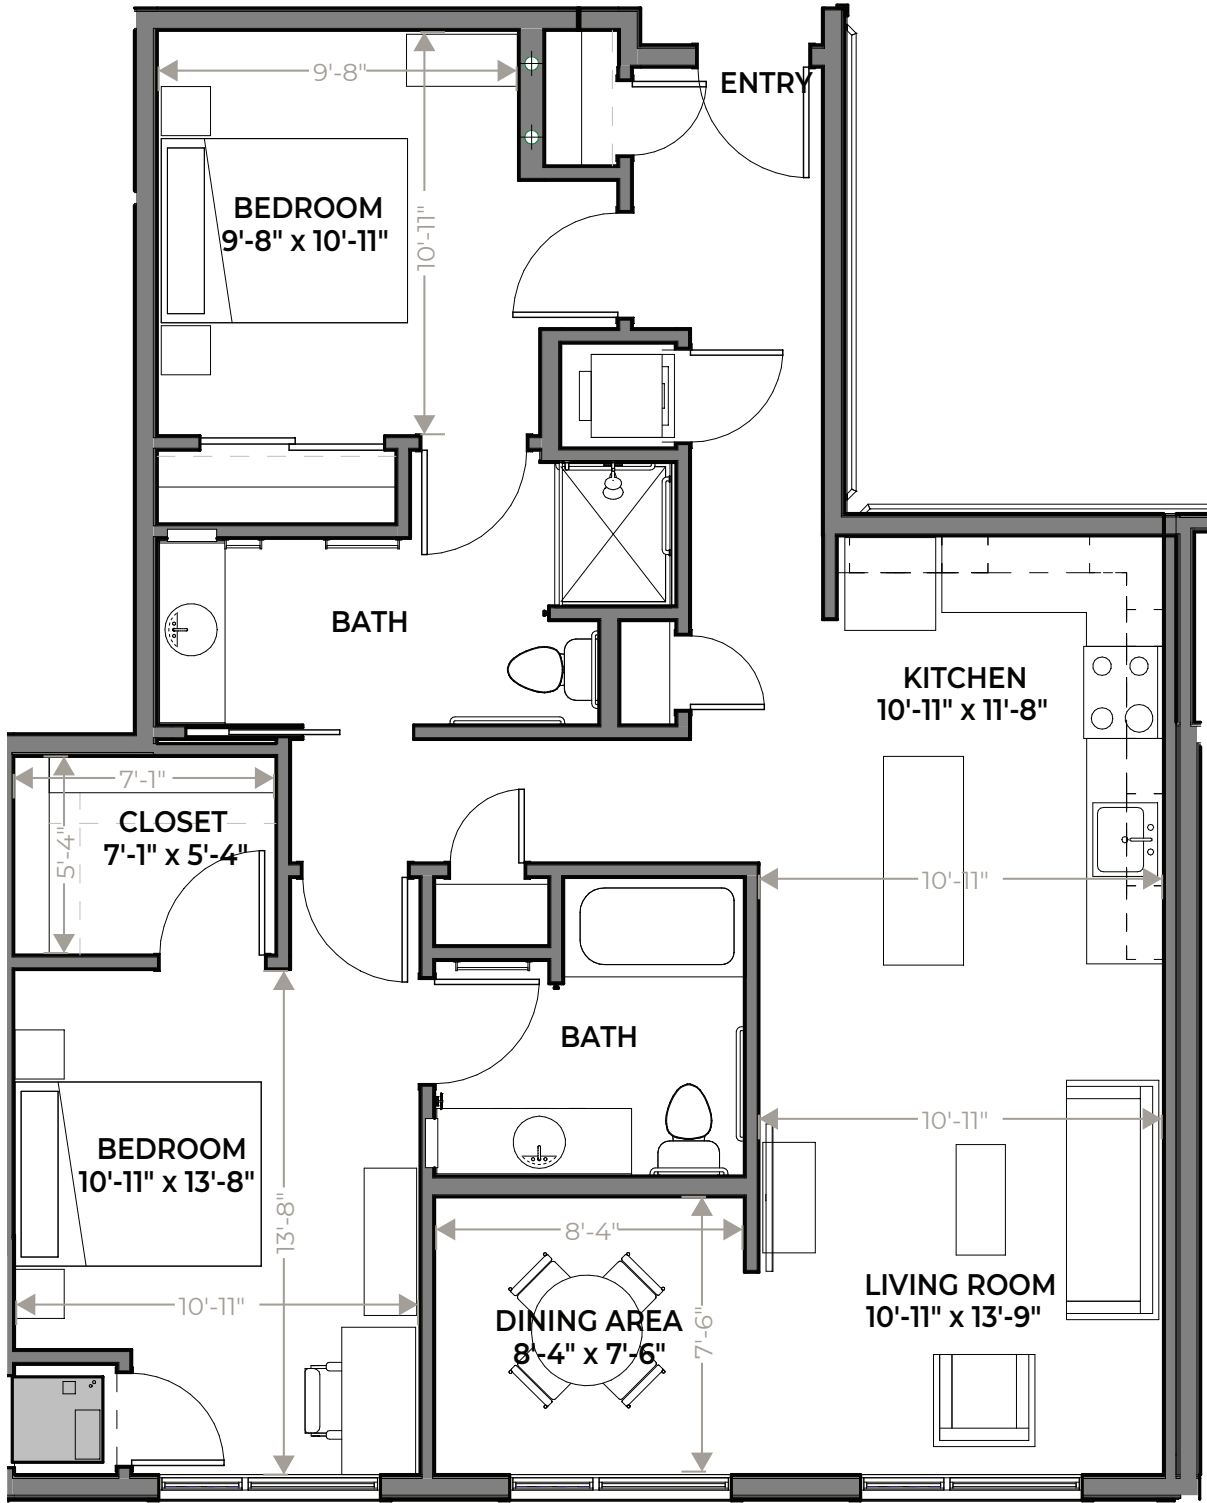

# SENIOR LIVING

1,052 Sq. Ft.  
2 Bed, 2 Bath

418,518

Queenstown

*Dimensions and square footage may vary*

**ENJOY LIFE JUST A LITTLE BIT MORE.**

**GLOBAL POINTE**  
SENIOR LIVING

5200 Wayzata Blvd.  
Golden Valley, MN 55416