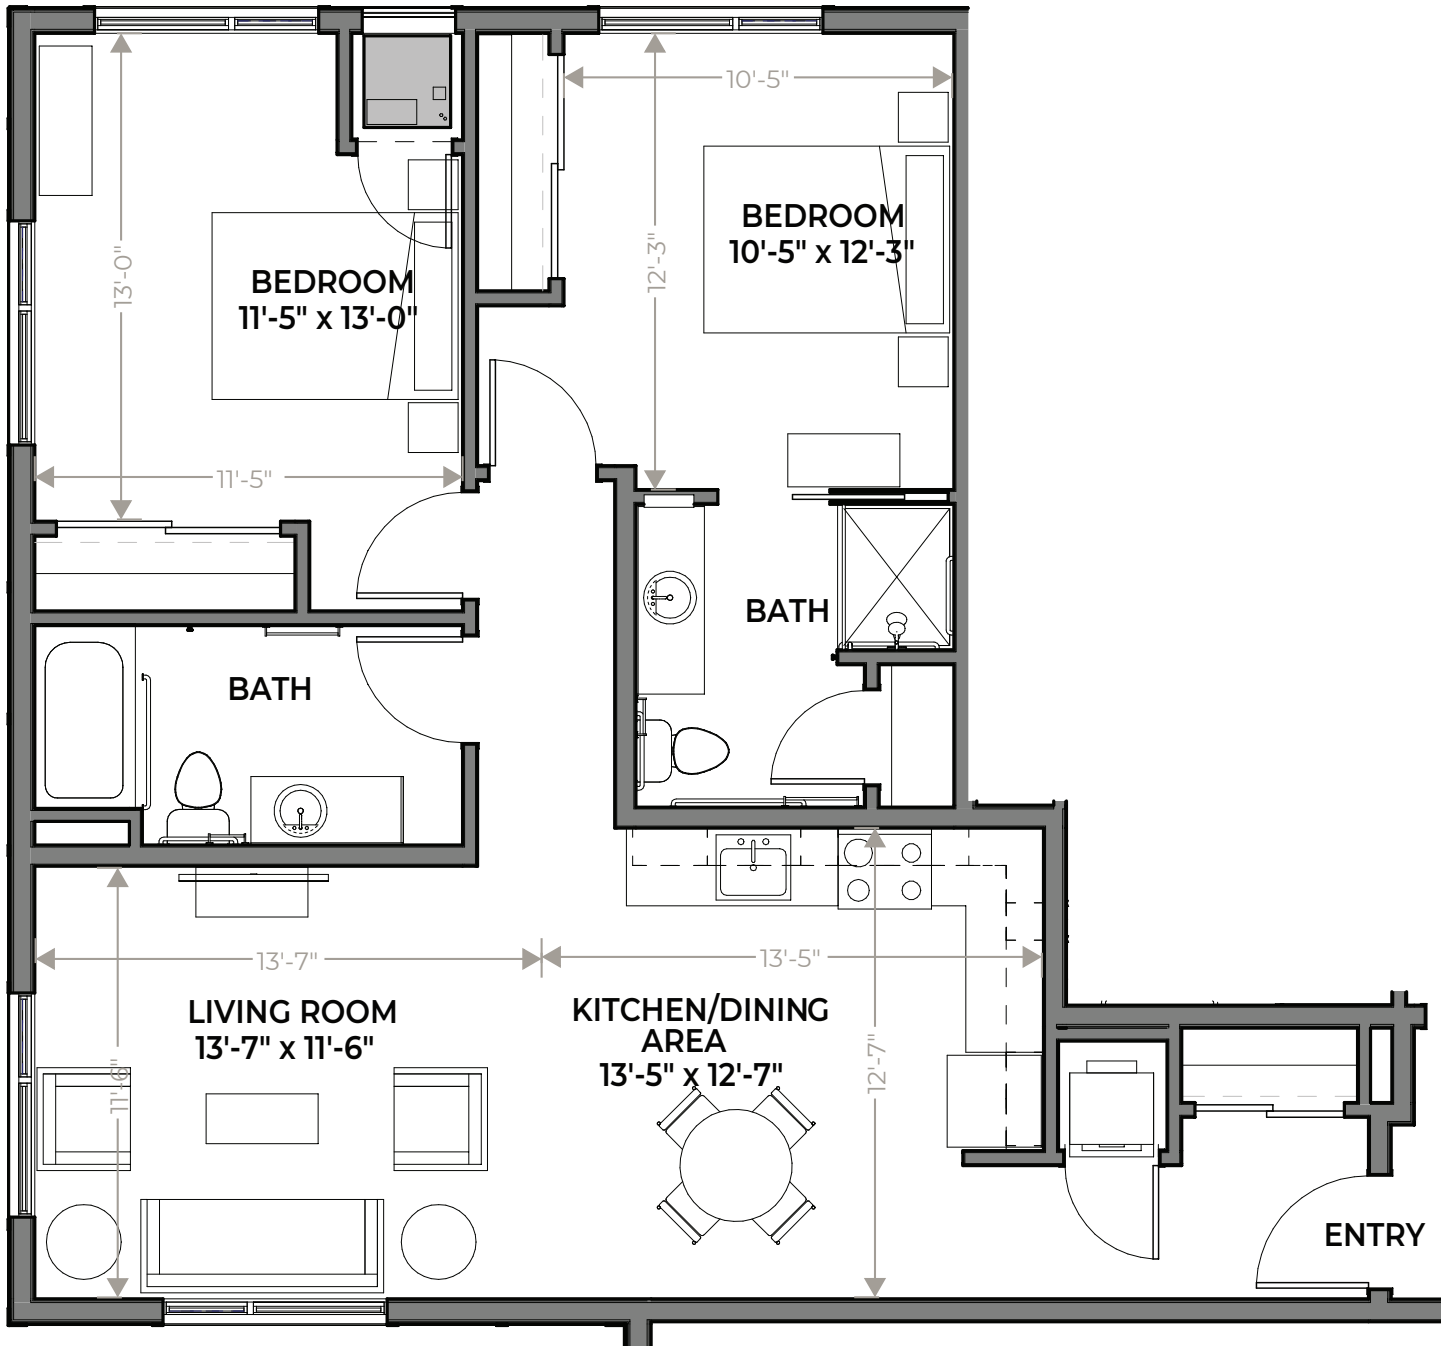

# A SENIOR LIVING

970 Sq. Ft.  
2 Bed, 2 Bath

201, 301, 401, 501

Geneva

*Dimensions and square footage may vary*

**ENJOY LIFE JUST A LITTLE BIT MORE.**

**GLOBAL POINTE**  
SENIOR LIVING

5200 Wayzata Blvd.  
Golden Valley, MN 55416