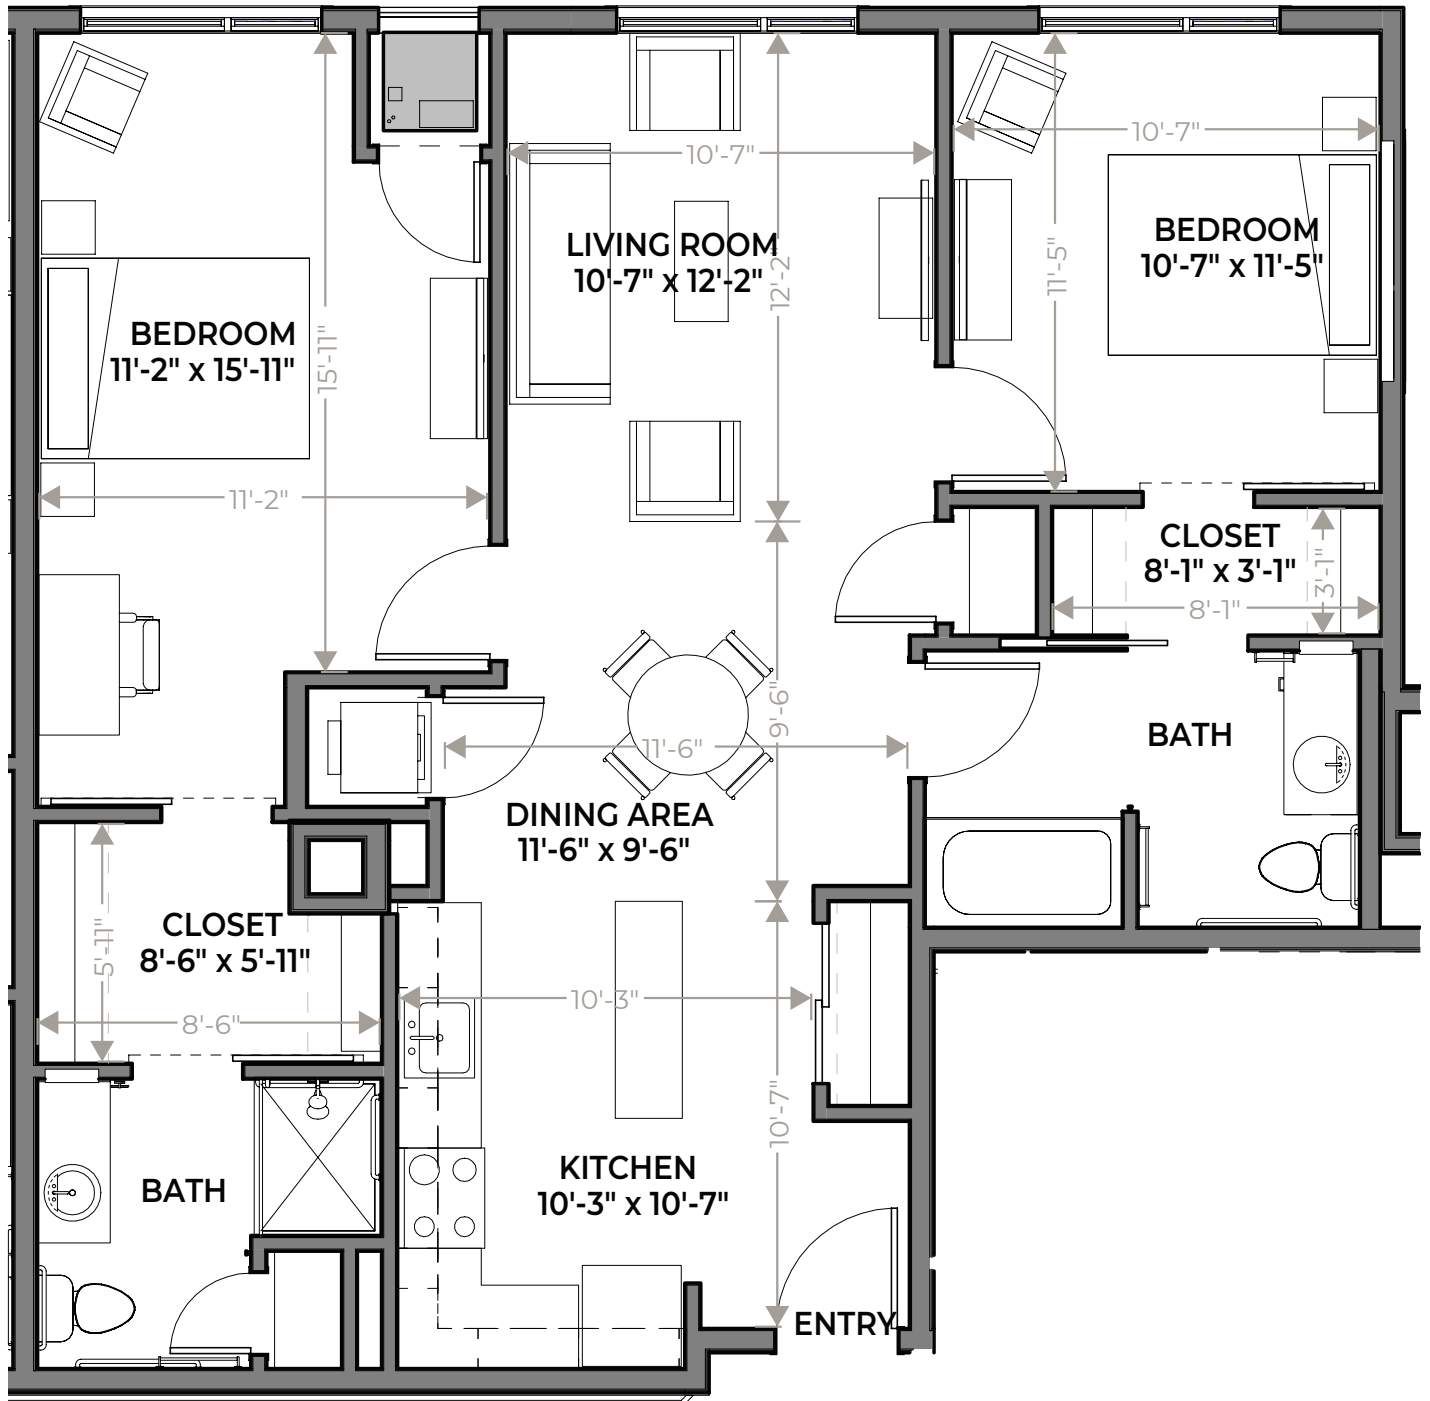

SENIOR LIVING

1,032 Sq. Ft.
2 Bed, 2 Bath

417,517

Buenos Aires

Dimensions and square footage may vary

ENJOY LIFE JUST A LITTLE BIT MORE.

GLOBAL POINTE
SENIOR LIVING

5200 Wayzata Blvd.
Golden Valley, MN 55416