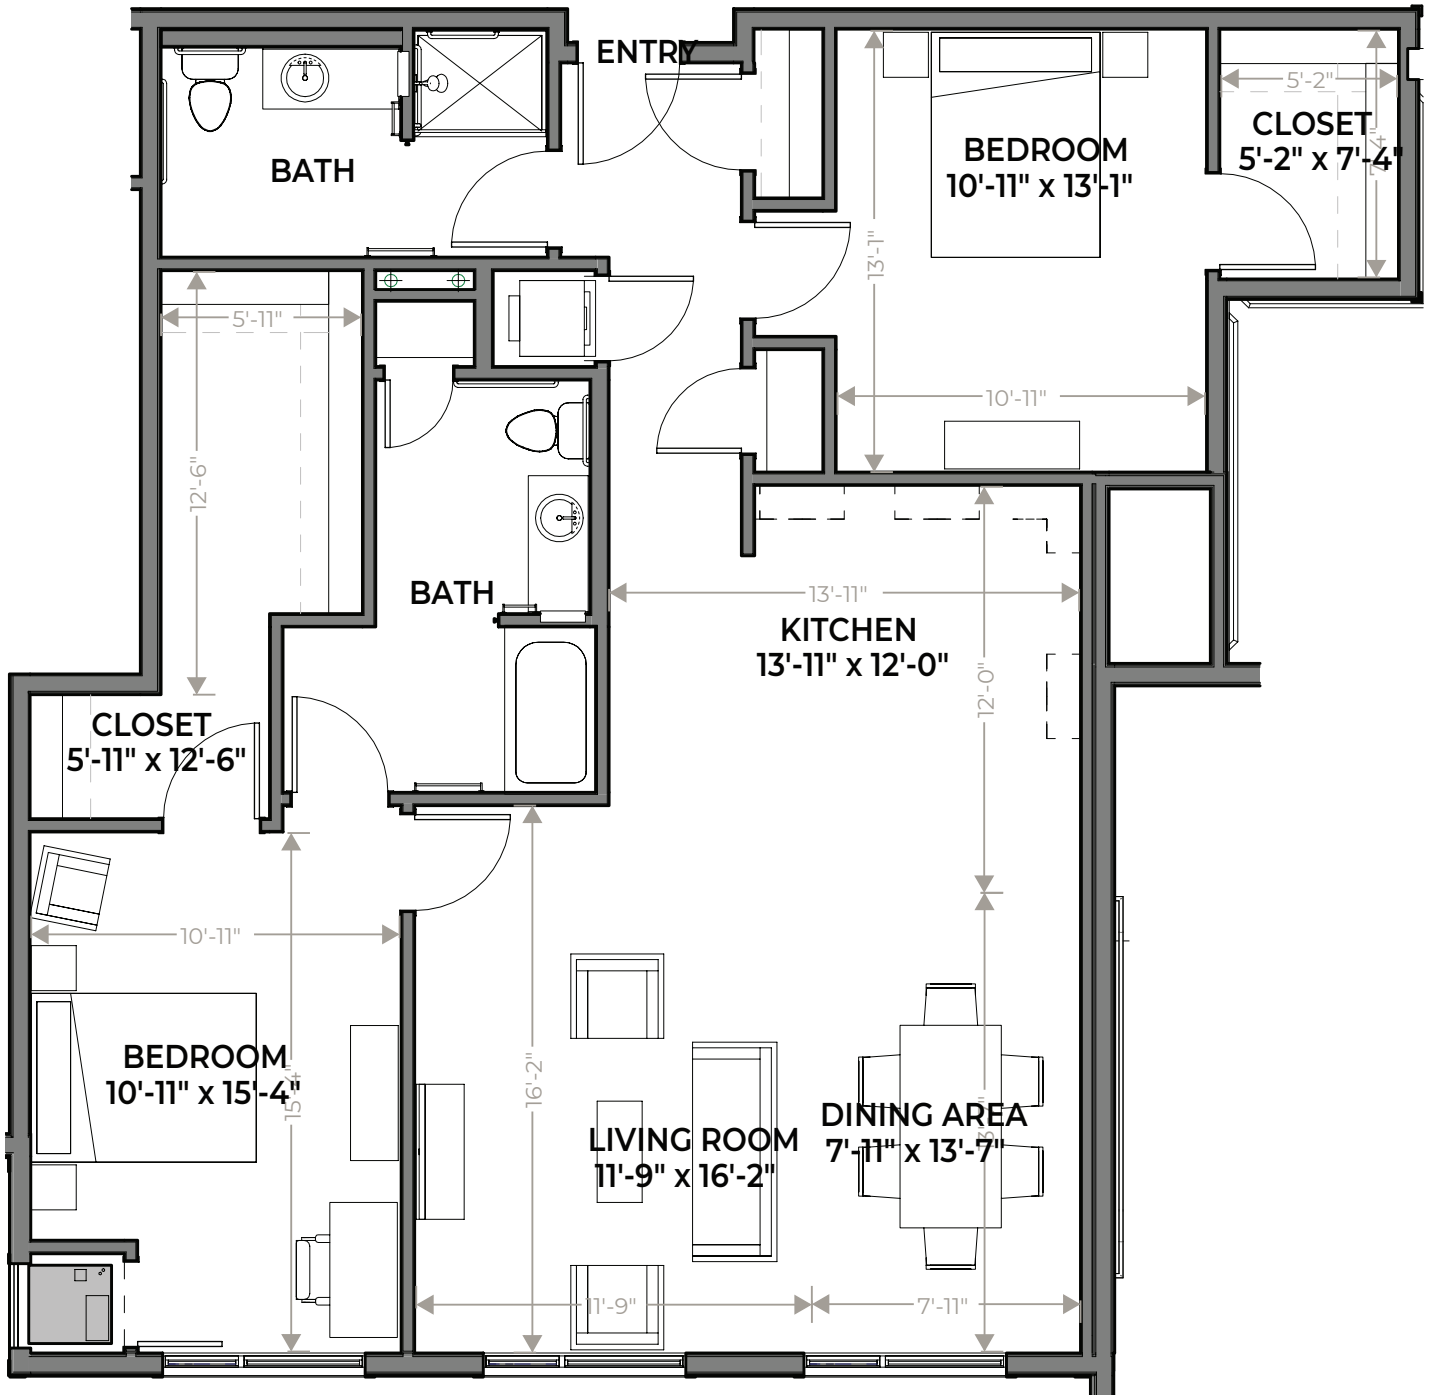

# SENIOR LIVING

1,282 Sq. Ft.  
2 Bed, 2 Bath

Banff

318

*Dimensions and square footage may vary*

**ENJOY LIFE JUST A LITTLE BIT MORE.**

**GLOBAL POINTE**  
SENIOR LIVING

5200 Wayzata Blvd.  
Golden Valley, MN 55416