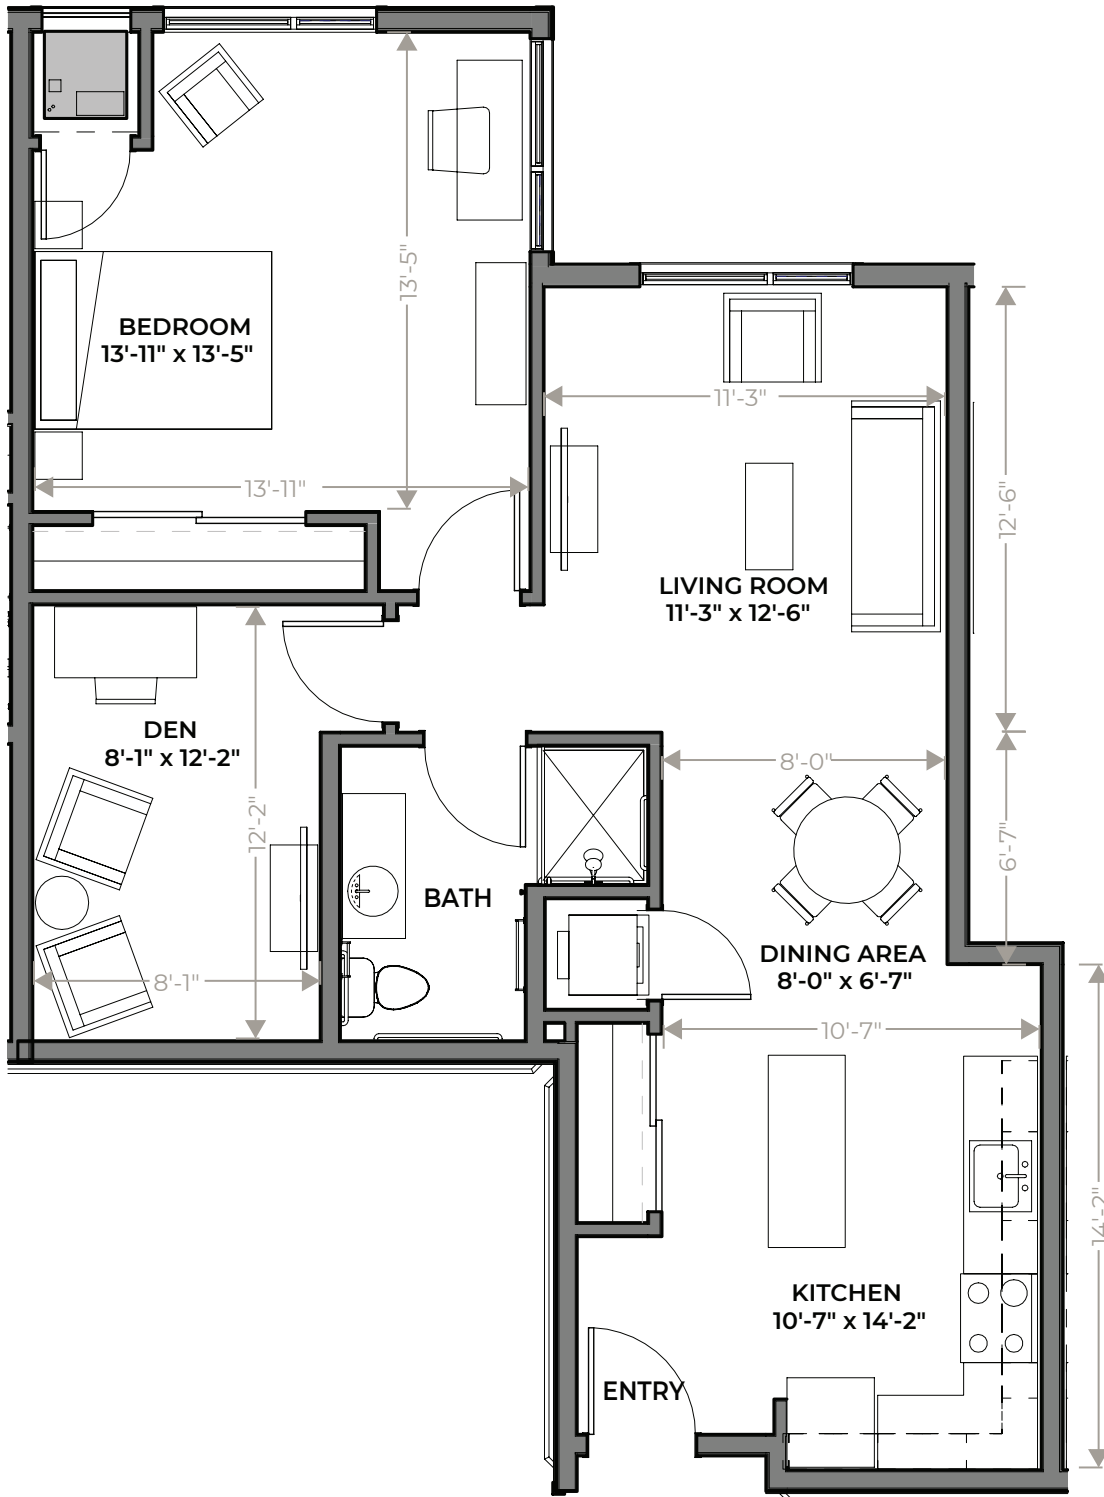

SENIOR LIVING

848 Sq. Ft.
1 Bed + Den

311, 411, 511

Tripoli

Dimensions and square footage may vary

ENJOY LIFE JUST A LITTLE BIT MORE.

GLOBAL POINTE
SENIOR LIVING

5200 Wayzata Blvd.
Golden Valley, MN 55416