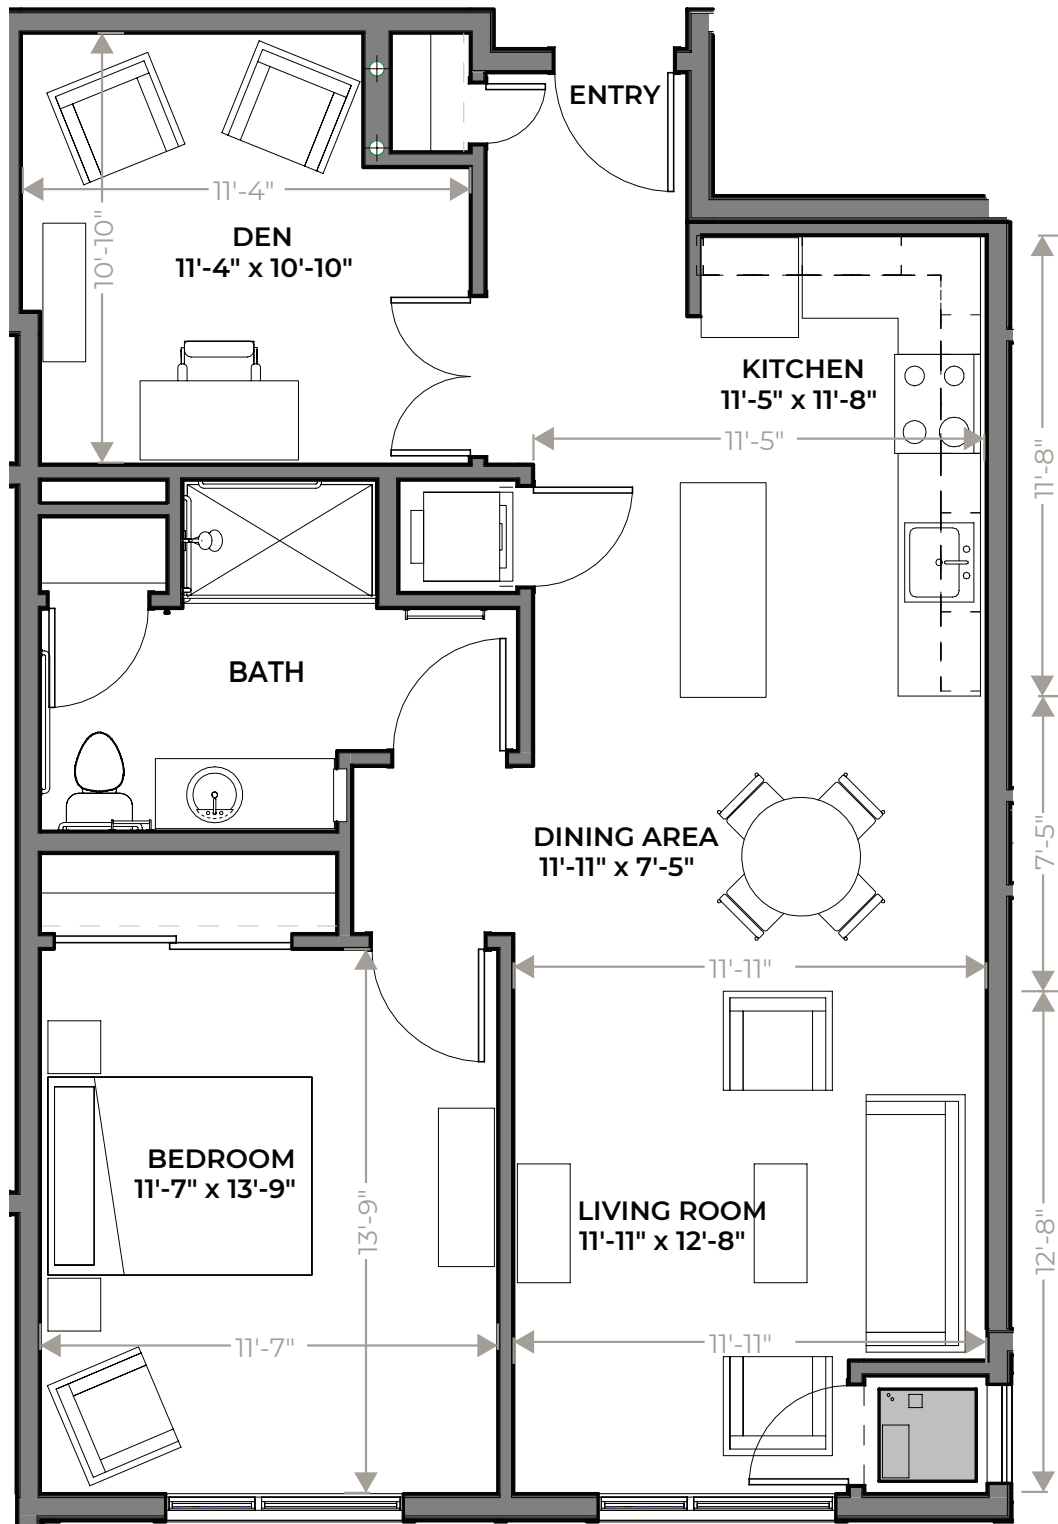

# SENIOR LIVING

878 Sq. Ft.  
1 Bed + Den

Santorini 

314, 414

*Dimensions and square footage may vary*

**ENJOY LIFE JUST A LITTLE BIT MORE.**

**GLOBAL POINTE**  
SENIOR LIVING

5200 Wayzata Blvd.  
Golden Valley, MN 55416