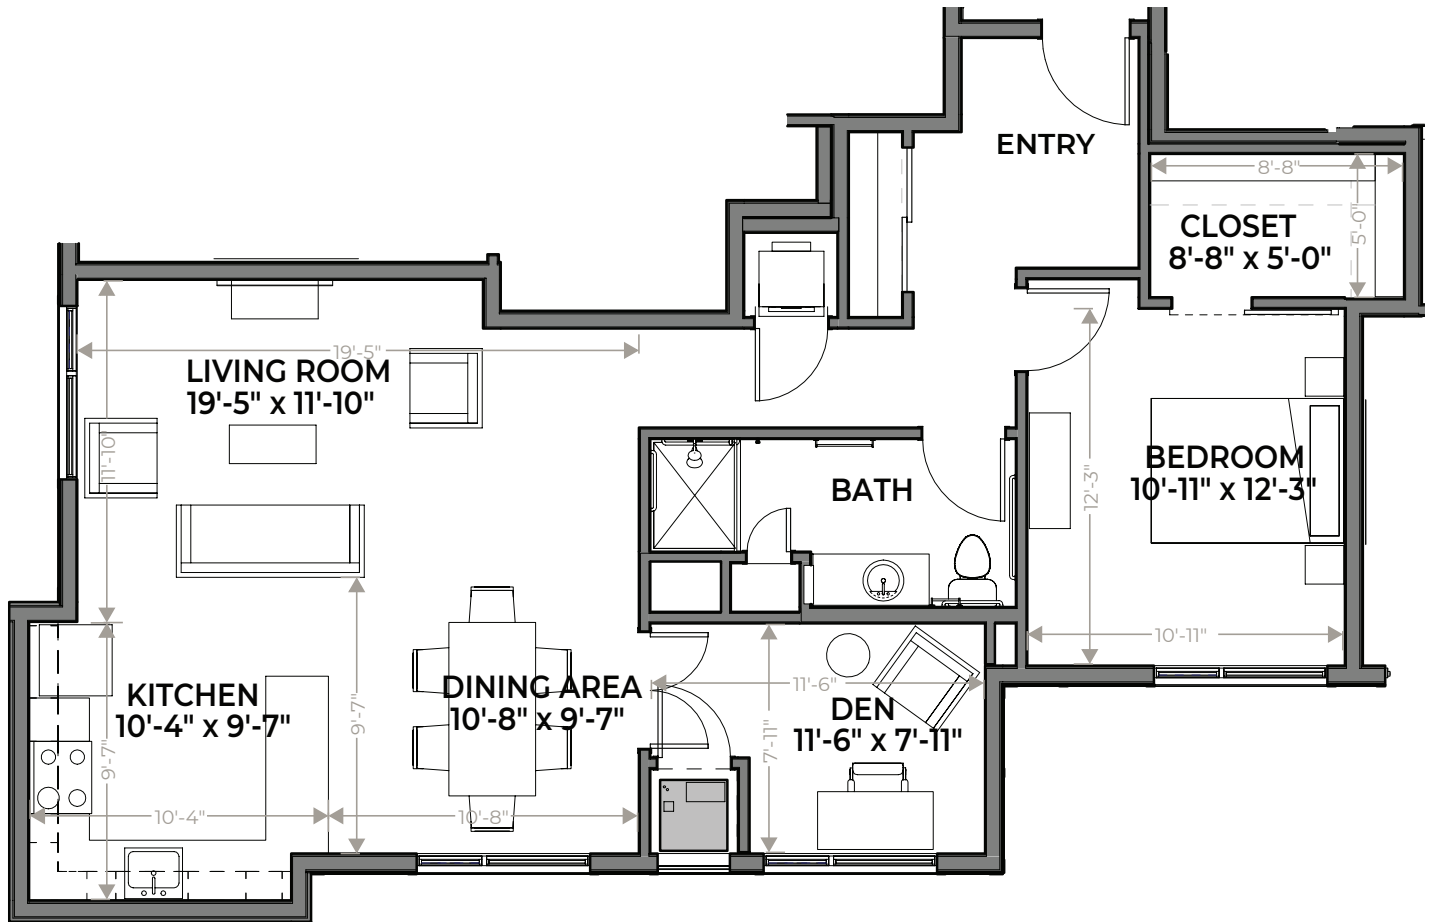

SENIOR LIVING

966 Sq. Ft.
1 Bed + Den

204, 304, 404, 504

Hong Kong

Dimensions and square footage may vary

ENJOY LIFE JUST A LITTLE BIT MORE.

GLOBAL POINTE
SENIOR LIVING

5200 Wayzata Blvd.
Golden Valley, MN 55416