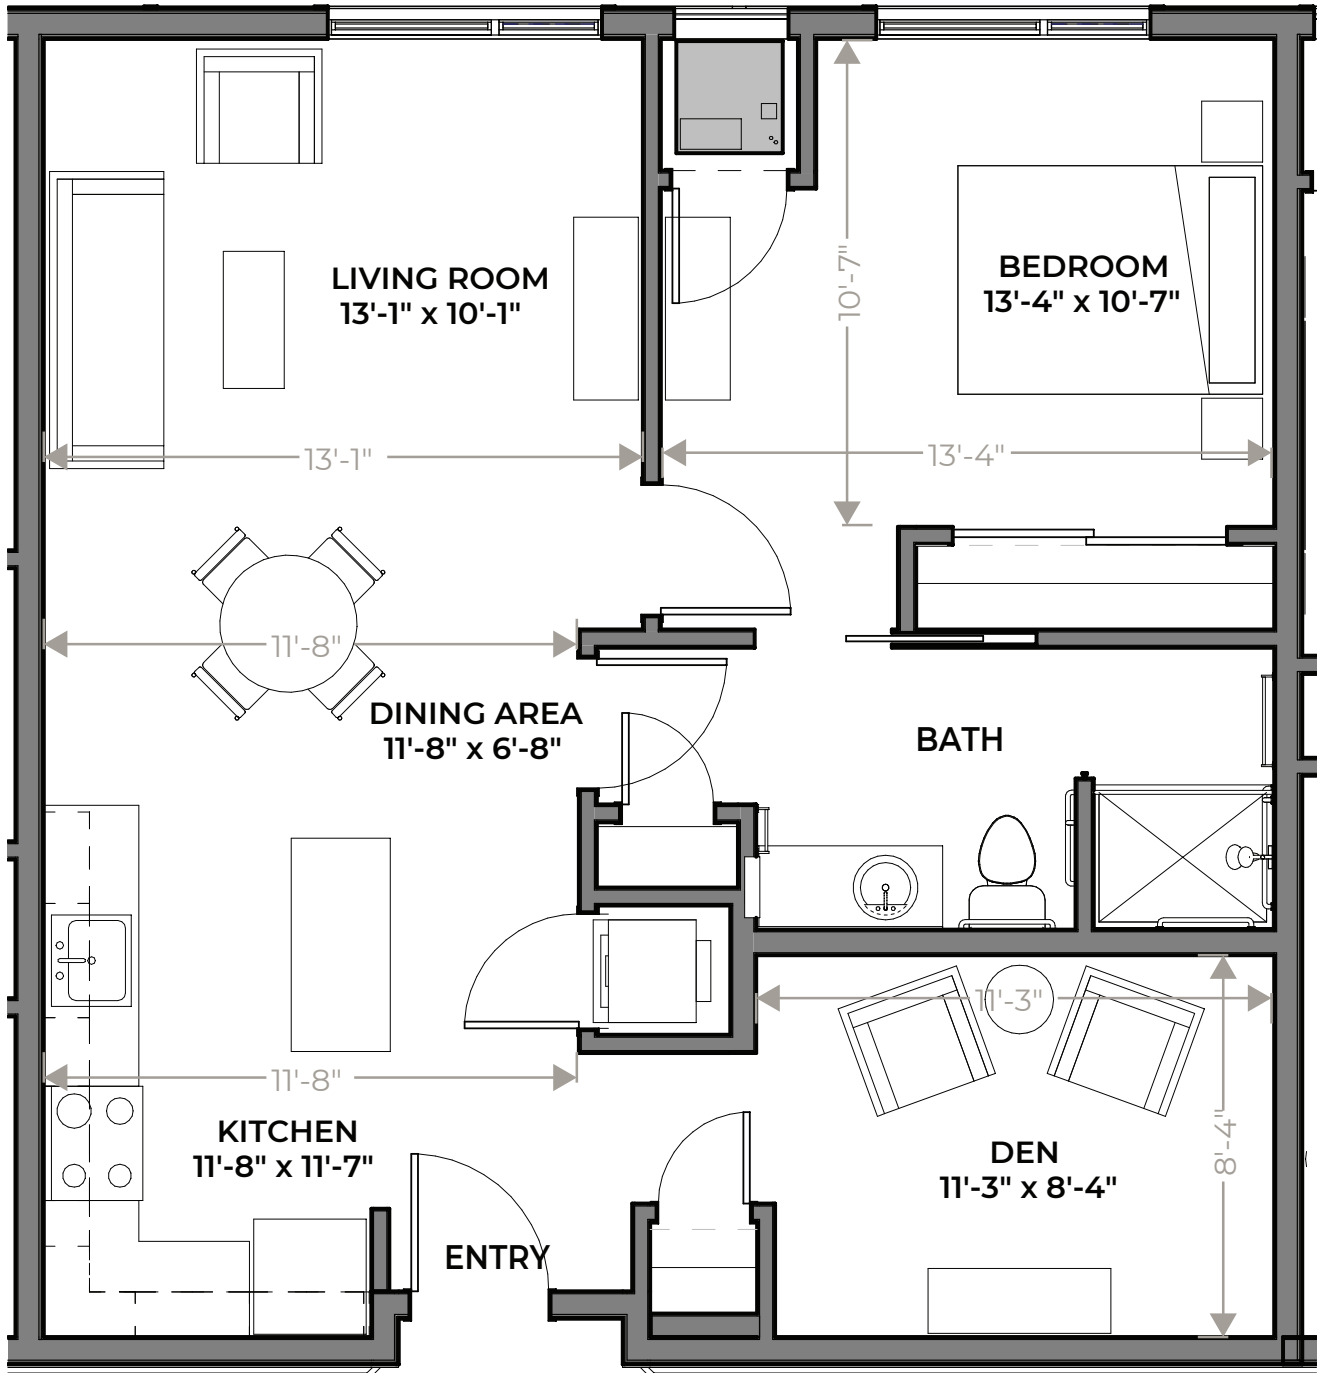

SENIOR LIVING

792 Sq. Ft.

1 Bed + Den

209, 309, 409, 509

Florence

Dimensions and square footage may vary

ENJOY LIFE JUST A LITTLE BIT MORE.

GLOBAL POINTE
SENIOR LIVING