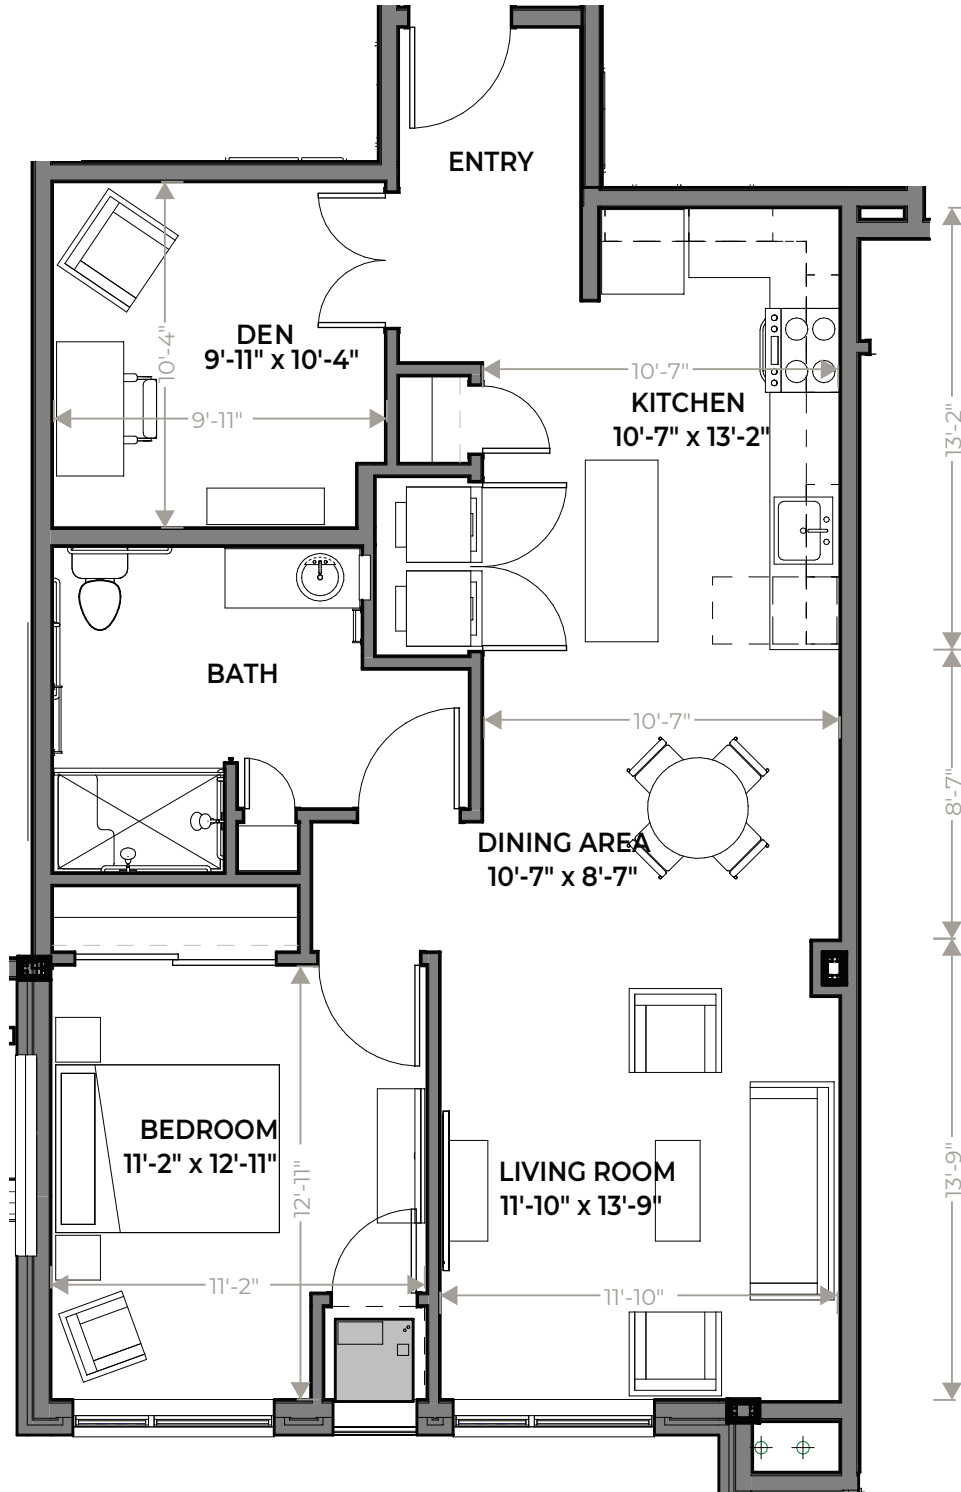

SENIOR LIVING

917 Sq. Ft.

1 Bed + Den - ADA

210

Dubai

Dimensions and square footage may vary

ENJOY LIFE JUST A LITTLE BIT MORE.

GLOBAL POINTE
SENIOR LIVING