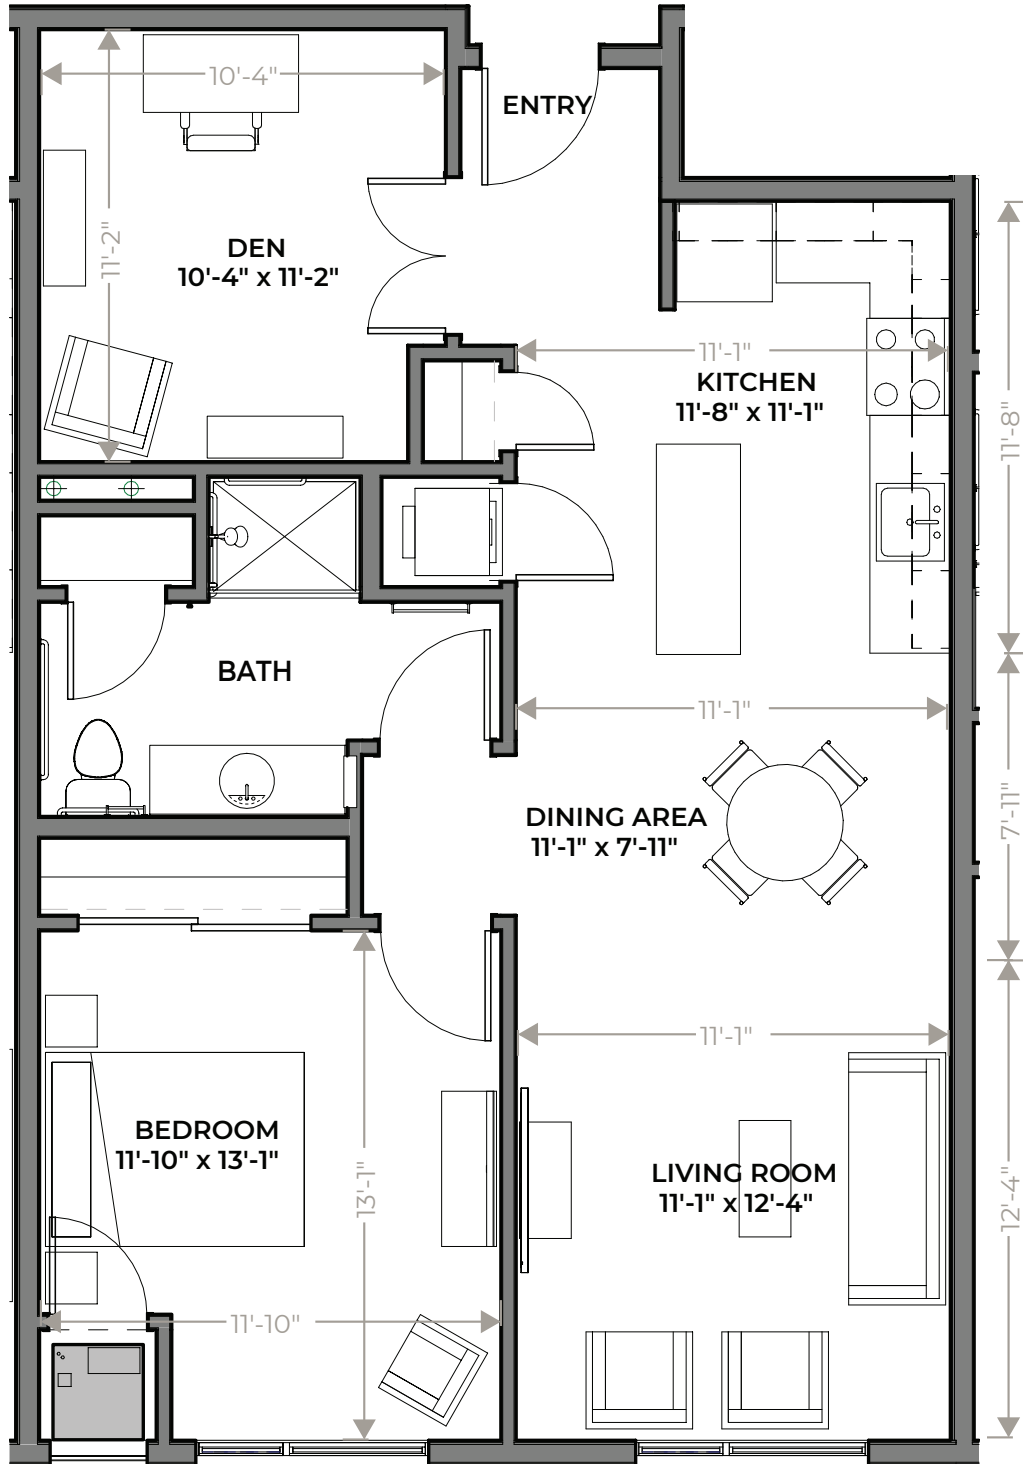

# SENIOR LIVING

852 Sq. Ft.

1 Bed + Den

208, 308, 408, 508

Brisbane

*Dimensions and square footage may vary*

**ENJOY LIFE JUST A LITTLE BIT MORE.**

**GLOBAL POINTE**  
SENIOR LIVING