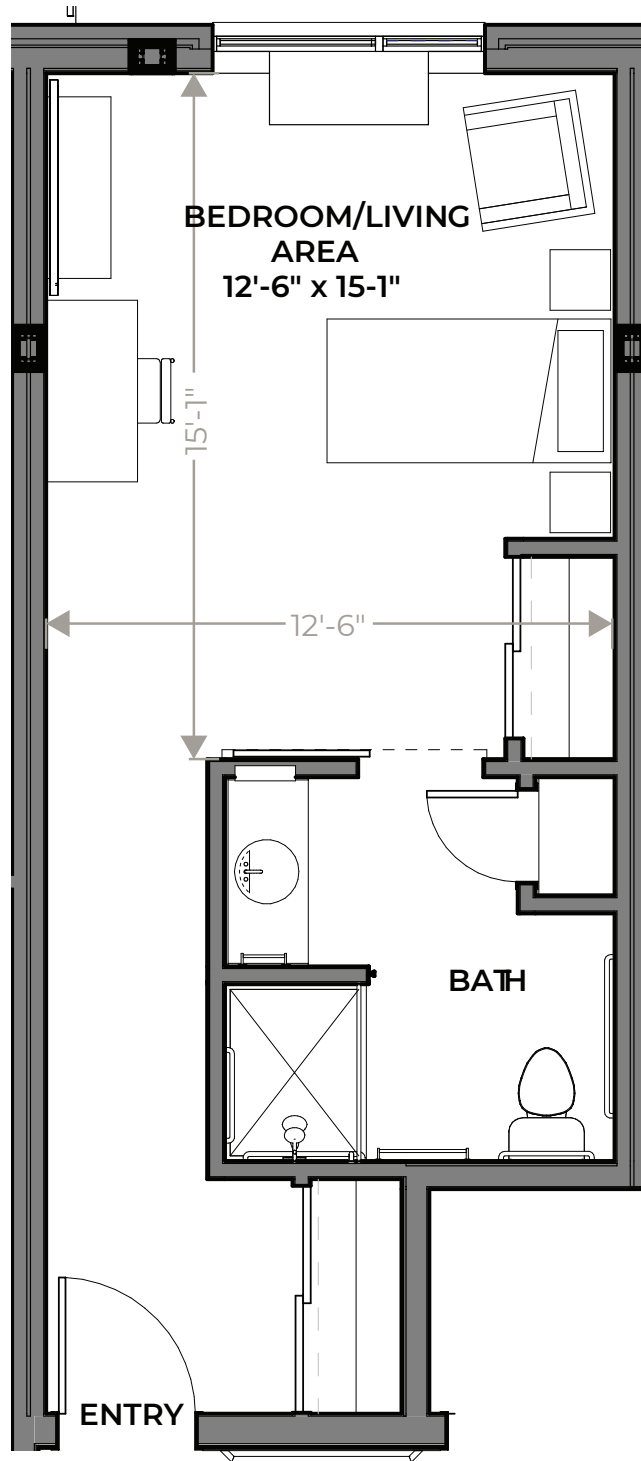

MEMORY CARE

378 Sq. Ft.
Studio

126

Sydney

Dimensions and square footage may vary

ENJOY LIFE JUST A LITTLE BIT MORE.

GLOBAL POINTE
SENIOR *LIVING*

5200 Wayzata Blvd.
Golden Valley, MN 55416