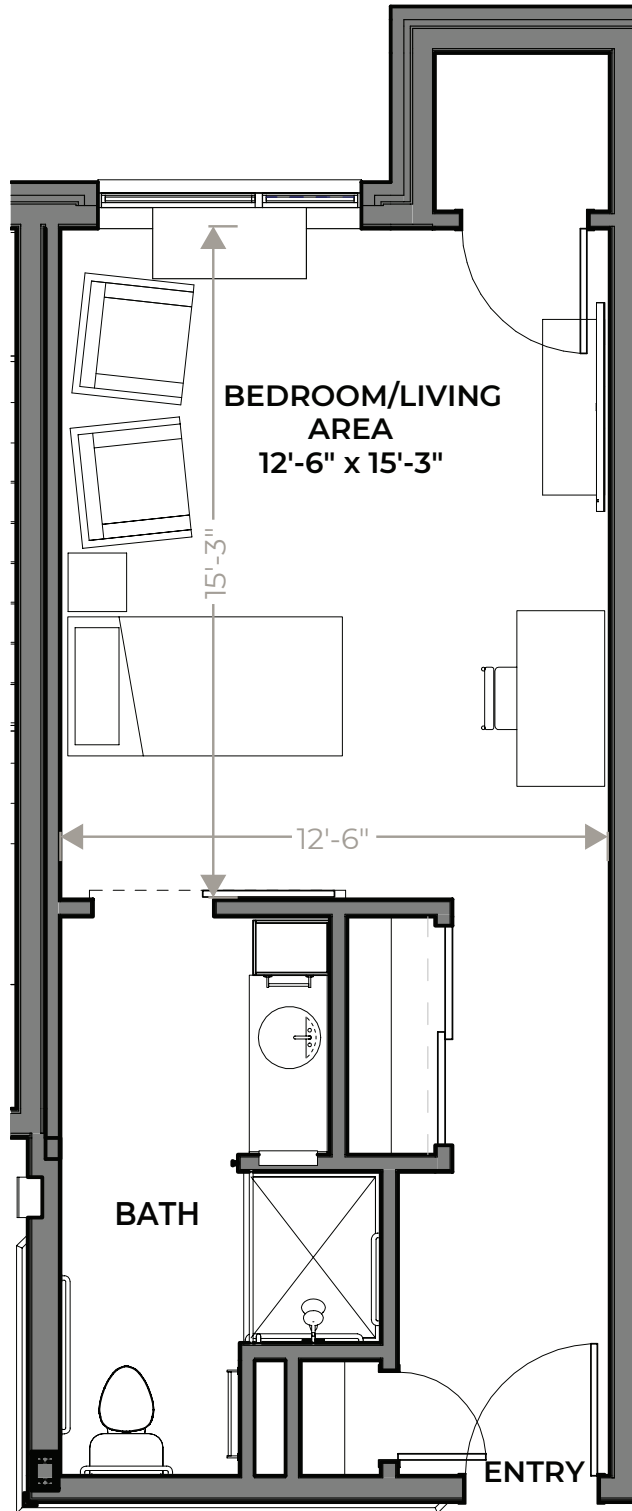

MEMORY CARE

411 Sq. Ft.
Studio

Paris 

108, 114, 115, 116,
117, 118, 125

Dimensions and square footage may vary

ENJOY LIFE JUST A LITTLE BIT MORE.

GLOBAL POINTE
SENIOR LIVING

5200 Wayzata Blvd.
Golden Valley, MN 55416