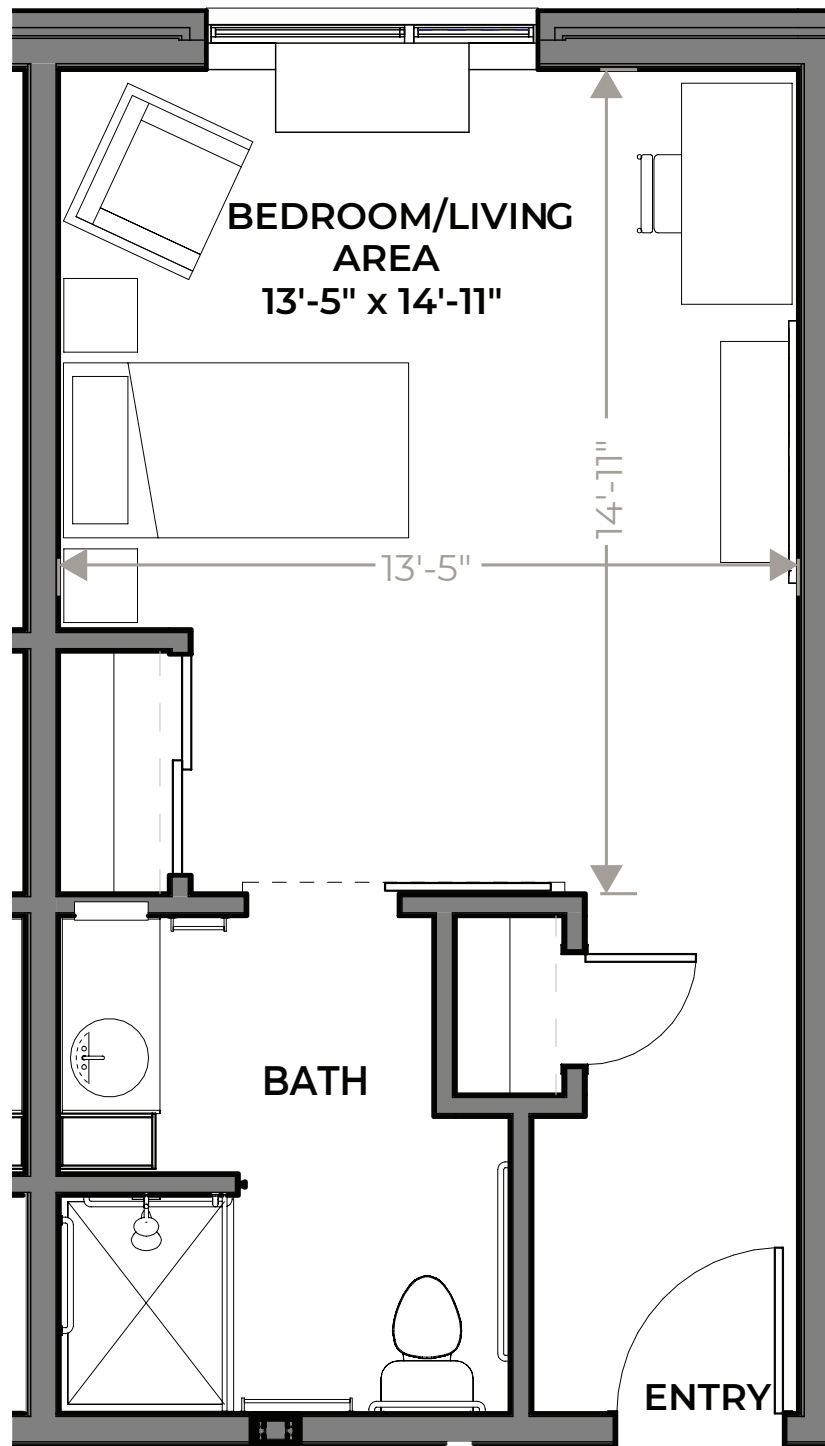

# MEMORY CARE

352 Sq. Ft.  
Studio

120, 121, 122, 124

Innsbruck

*Dimensions and square footage may vary*

**ENJOY LIFE JUST A LITTLE BIT MORE.**

**GLOBAL POINTE**  
SENIOR LIVING

5200 Wayzata Blvd.  
Golden Valley, MN 55416