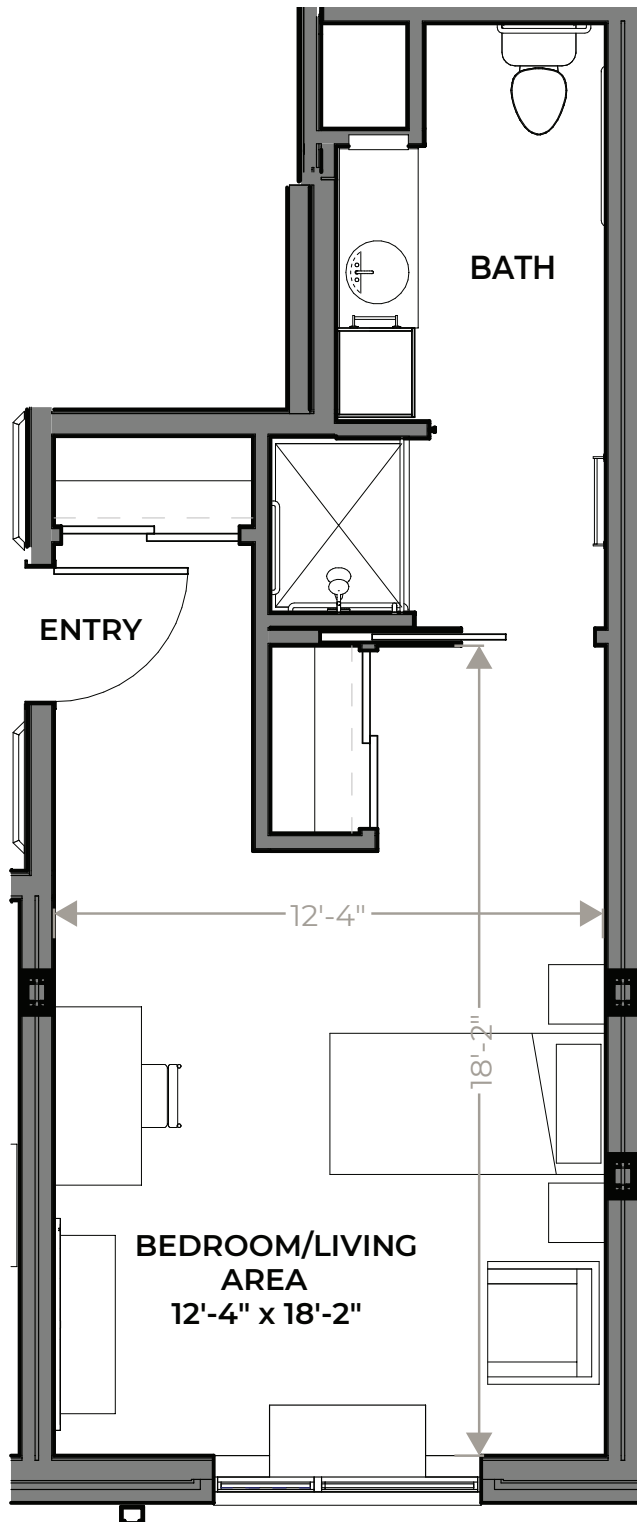

# MEMORY CARE

374 Sq. Ft.  
Studio

107

Havana

*Dimensions and square footage may vary*

**ENJOY LIFE JUST A LITTLE BIT MORE.**

**GLOBAL POINTE**  
SENIOR LIVING

5200 Wayzata Blvd.  
Golden Valley, MN 55416