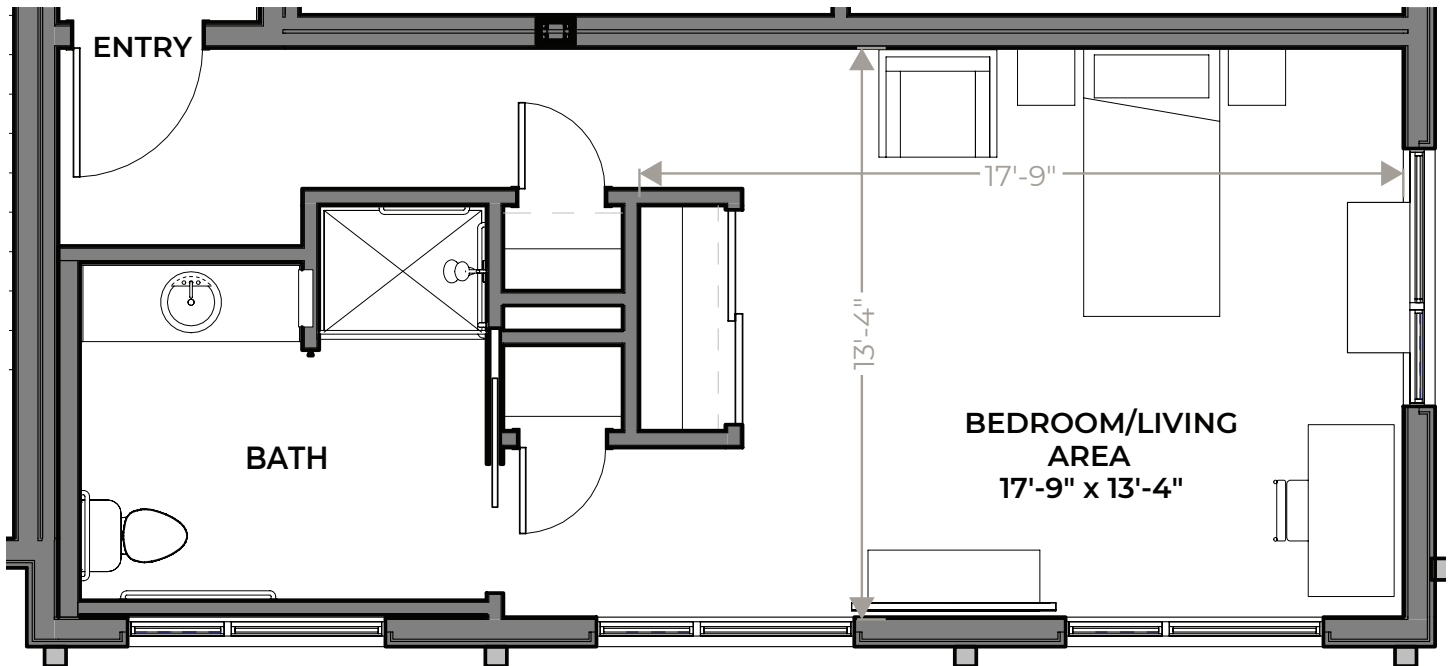

# MEMORY CARE

446 Sq. Ft.  
Studio

128

Barcelona

*Dimensions and square footage may vary*

**ENJOY LIFE JUST A LITTLE BIT MORE.**

**GLOBAL POINTE**  
SENIOR *LIVING*

5200 Wayzata Blvd.  
Golden Valley, MN 55416